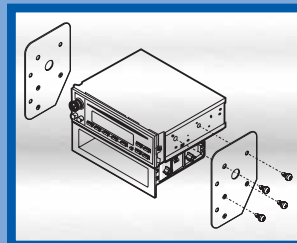

ISO DIN (Side-Mount) Stereo:

ISO-DIN Side-Mount stereos attach to the factory stereo's side mounting brackets, and are rear loaded into the dash or installation kit.