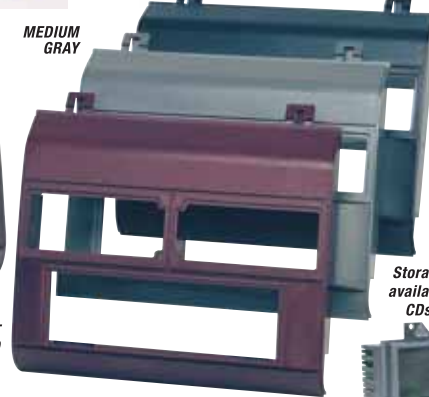

GM1518B
Optional
Storage Pocket
available. Holds
CDs & tapes.

6 Colors Available:
GM1482B Black 0-33991-14822-2
GM1482GRB Garnet Red 0-33991-14825-3
GM1482DBB Dark Blue 0-33991-14824-6
GM1482MGB Medium Gray 0-33991-14827-7
GM1482CSB Cognac/Saddle 0-33991-14823-9
GM1482MBB Medium Beige 0-33991-14826-0

UPC Codes:
0-33991-14822-2
0-33991-14825-3
0-33991-14824-6
0-33991-14827-7
0-33991-14823-9
0-33991-14826-0

CHEVROLET
1992-94 BLAZER - FULL SIZE
1992-94 CREW CAB DUALY PICKUP
1988-94 PICKUP - FULL SIZE
1992-94 SUBURBAN

GMC
1992-94 CREW CAB DUALY PICKUP
1988-94 PICKUP - FULL SIZE
1992-94 SUBURBAN
1992-94 YUKON

GM1483B

1500 Series Full-Size Truck/ Tahoe/ Yukon/Suburban Application Specific Kit. Fits vehicles 1995-05.

**1995-05 Chevrolet
GMC 1500 Series Truck**