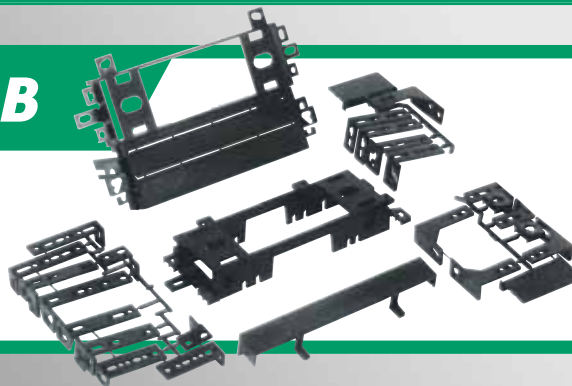

TA2040B

Toyota Multi-Purpose Kit. Fits 15 model vehicles 1983-95.

1983-95
Toyota

1. **TOYOTA**
- 1987-91 CAMRY
  - 1990-93 CELICA
  - 1986-89 CELICA, GT, GTS
  - 1988-92 COROLLA SEDAN (CONSOLE LOCATION)
  - 1988-92 COROLLA SEDAN (UPPER DASH)
  - 1988-92 COROLLA SR5 COUPE
  - 1985-88 CRESSIDA
  - 1987-95 MT-2
  - 1992-95 PICKUP (ALT. DASH)
  - 1989-95 PICKUP (RADIO WITH POCKET)
  - 1989-95 PICKUP (RADIO ONLY)