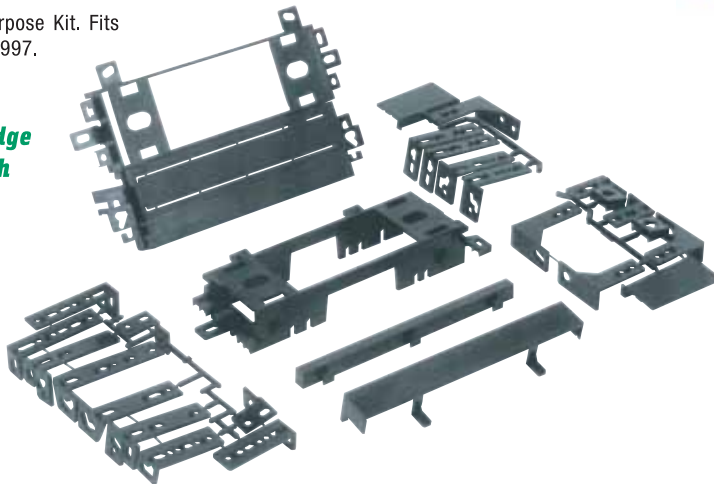

PLYMOUTH
1987-88 COLT
1992-94 COLT VISTA
1984-86 CONQUEST
1990-94 LASER

0 3 3991 11540 8

MI2010B

Mitsubishi Multi-Purpose Kit. Fits 13 vehicles 1983-1997.

1983-97

**Mitsubishi, Dodge
Eagle, Plymouth**

MC01B
1987-93 Mitsubishi/
Chrysler Harness.