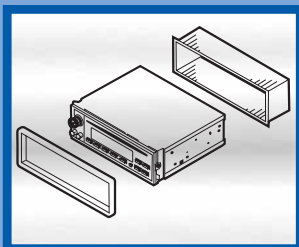

Double DIN Installation require FD1426B Kit

Installation also recommended with FD1424B Multi Kit

FD23RB Factory Radio Wiring Harness (Reverse) is recommended

CRAB/CRARB Factory Radio Harness is recommended

Installation Kits:

Locate your vehicle in the application guide. Cross reference your particular vehicle to the car stereo you have purchased. You will find the model number of an installation kit for each style of stereo mount.

Types of Stereos:

DIN (Front-Load) Stereo:

(This is the most common type of mount)

DIN (Front-Load) stereos mount from the front through a single rectangular hole in the dash or installation kit, using a metal mounting sleeve supplied with the stereo