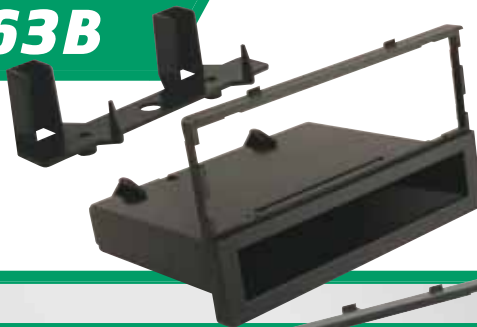

HA1563B

Honda/Acura Multi Kit. Fits models 1990-up.

1990-up
Honda
Acura

ACURA
1990-01 INTEGRA
1992-95 LEGEND
1992-94 VIGOR

HONDA (Cont'd)
2006-UP CIVIC (NAV. DASH)
1997-UP CRV
1995-04 ODYSSEY
1992-96 PRELUDE

HONDA
1990-97 ACCORD
1999-00 CIVIC

ISUZU
1996-UP OASIS

SKHA63-4

SoundKase In-Dash, Honda/Acura Multi Kit. Fits select models 1990-04.

1990-04 Select
Honda
Acura