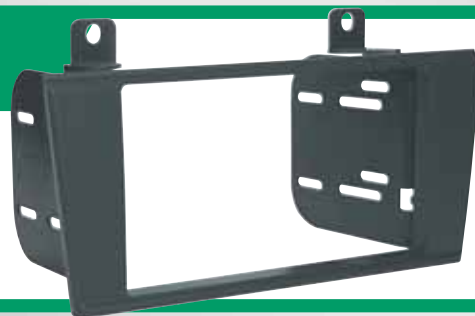

Installation Kits

FORD

FM1375B

Ford Focus/Mercury Cougar ISO Trim Kit with 2 CD pocket. Fits vehicles 1998-up.

2000-04 Ford Focus
1998-00 Mercury Cougar

FORD
2000-02 FOCUS
MERCURY
1998-00 COUGAR

FM2157B

Ford/Mazda Replacement Pocket. Fits vehicles 1992-05.

1992-05
Ford
Mazda

FORD
1994-00 MUSTANG
MAZDA
1993-UP 626
1992-96 929
1998-05 MIATA
MAZDA (Cont'd)
1995-02 MILLENIA
1996-99 MPV
1992-96 MX3
1993-97 MX6
1995-98 PROTEGE⁺
1993-96 RX7

LN1328B

Lincoln LS/Ford Thunderbird Kit with 2 CD pocket. Fits select vehicles 2000-06.

2002-05 Ford Thunderbird
2000-06 Lincoln LS

LN1329B

Lincoln LS double DIN Kit. Fits select vehicles 2000-up.

2000-08 Lincoln LS
2002-05 Ford Thunderbird

LN1434B

Lincoln Navigator ISO DIN pocket installation Kit. Fits select vehicles 2007-up.

2007-up Lincoln Navigator
(non-navigation radios)

800.621.3695 ext 3

800.350.0687