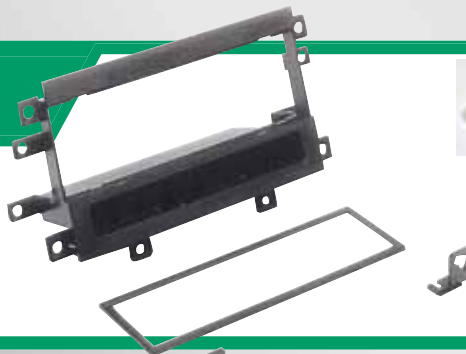

IM01B
1990 & Up
Universal
Import
Harness

GEO/CHEVROLET
1992-02 METRO
1992-02 TRACKER

NISSAN
1994-97 HARDBODY
PICKUP
1994-95 PATHFINDER

SUZUKI
1992-02 SWIFT
1999-02 GRAND VITARA
1992-98 SIDEKICK

G02050B

Universal Mini Multi-Purpose Kit.
Fits select Geo Vehicles 1989-95.