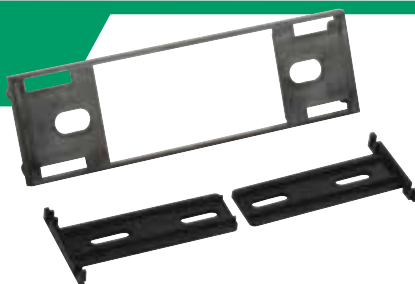

GO1565B

Application Specific Kit. Fits vehicles 1990-93.

1990-95 Geo, Honda Isuzu

IM01B
1990 & Up
Universal
Import
Harness

GEO
1990-02 STORM

HONDA
1994-95 PASSPORT

ISUZU
1990-02 IMPULSE
1991-02 STYLUS

0 3 3 9 9 1 1 1 1 5 6 5 1

HA1558B

Honda Fit/Fit Sport ISO Double DIN Pocket Kit. Fits vehicles 2007-up.

2007-up Honda Fit / Fit Sport