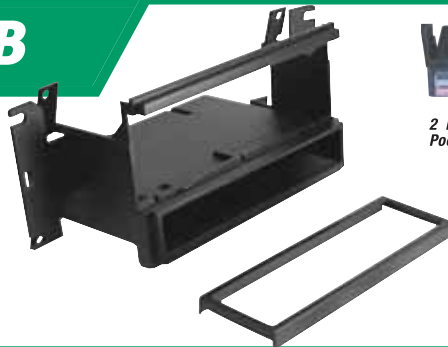

EAGLE
1993-96 SUMMIT

MITSUBISHI
1994-98 GALANT
1993-96 MIRAGE
1992-95 MONTERO

PLYMOUTH
1993-94 COLT

MI3013B

Mitsubishi Eclipse with 2 CD storage pocket. Fits vehicles 1995-05.

1995-05 Mitsubishi Eclipse

2 Disc Storage Pocket