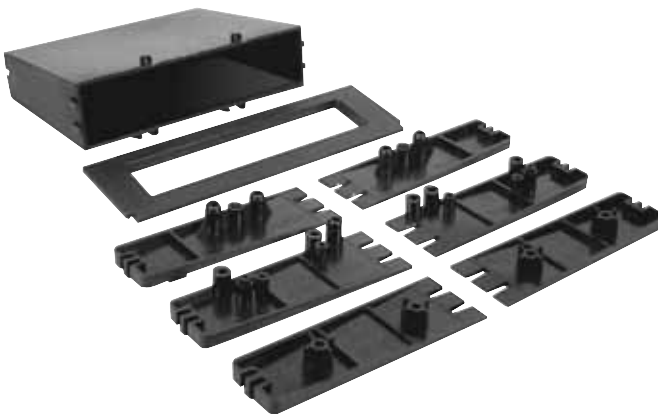

TN2150B

Toyota/Geo/Nissan/Infiniti/Lexus/
Honda Radio Replacement Pocket
Kit. Fits select Geo model vehicles
1982-up.

1982-up
Chevrolet
Geo
Honda
Infiniti
Lexus
Nissan
Toyota