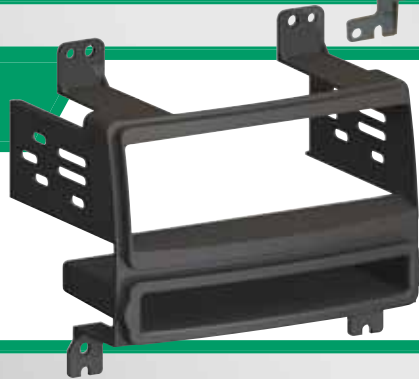

2007-up
Hyundai Santa Fe

HY09B
Hyundai
Harness.

HY1614B

Hyundai Elantra Installation Kit.
Fits vehicles 2007-up.

2007-up
Hyundai
Elantra

New!
NOW SHIPPING

HY1615B

Hyundai Elantra ISO DIN with pocket and ISO Double DIN Installation Kit for factory radio delete option. Fits vehicles 2007-up.