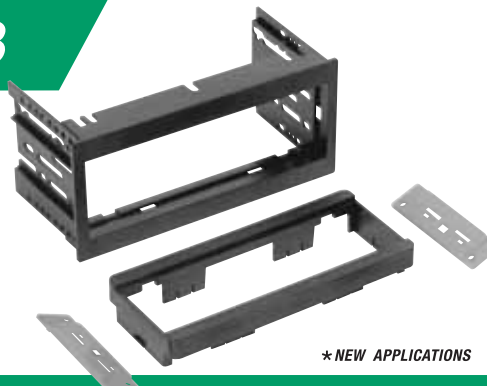

* NEW APPLICATIONS

BUICK

- 1982-96 CENTURY
- 1985-90 ELECTRA
- 1986-94 LE SABRE
- 1985-94 PARK AVENUE
- 1984-87 REGAL
- 1995-99 RIVIERA
- 1991-94 ROADMASTER
- 1982-89 SKYHAWK
- 1992-95 SKYLARK
- 1983-85 SKYLARK

CADILLAC

- 1982-88 CIMARRON
- 1985-95 DEVILLE
- 1984-91 ELDORADO
- 2002 ESCALADE EXT
- 1999-02 ESCALADE
- 1985-92 FLEETWOOD
- 1984-91 SEVILLE

CHEVROLET

- 1985-02 ASTRO
- 2001-02 AVALANCHE
- 1991-96 BERETTA
- 1998-01 BLAZER
- 1989-91 BLAZER FULLSIZE
- 1982-02 CAMARO
- 1991-96 CAPRICE CLASSIC
- 1985-90 CAVALIER RS, Z-24
- 1982-90 CAVALIER VL
- 1991-99 CAVALIER
- 1982-90 CELEBRITY
- 1985 CITATION
- 1991-96 CORSICA
- 1984-89 CORVETTE
- 1995-02 CREW CAB DUALY
- 1989-91 CREW CAB DUALY
- 1986-87 EL CAMINO
- 1996-00 EXPRESS
- 1994-96 IMPALA SS
- 1990-99 LUMINA
- 1990-96 LUMINA APV
- 1997-00 MALIBU
- 1995-99 MONTE CARLO
- 1986-88 MONTE CARLO
- 1985-88 NOVA
- 1995-02 PICKUP, FULL SIZE
- 1995-02 SUBURBAN
- 1989-91 SUBURBAN
- 1998-01 S-10, BLAZER
- 1982-94 S-10, BLAZER
- 1998-01 S-10, PICKUP
- 1982-93 S-10, PICKUP
- 1995-02 TAHOE
- 1988-95 VAN
- 1997-99 VENTURE

GMC

- 1998-01 ENVOY
- 1989-91 JIMMY, FULL SIZE
- 1995-02 PICKUP, FULL SIZE
- 1995-02 PICKUP/CREWCAB/ DUALY
- 1989-91 PICKUP/CREWCAB/ DUALY
- 1998-01 S-15, JIMMY
- 1982-94 S-15, JIMMY
- 1982-93 S-15, PICKUP
- 1985-03 SAFARI
- 1996-00 SAVANA
- 1998-01 SONOMA
- 1995-99 SUBURBAN
- 1989-91 SUBURBAN
- 1988-95 VAN, FULL SIZE
- 2002 YUKON XL
- 1995-02 YUKON

ISUZU

- 1998-00 HOMBRE

OLDSMOBILE

- 1992-95 ACHIEVA
- 1991-94 BRAVADA
- 1985-91 CUTLASS CALAIS
- 1982-96 CUTLASS CIERA
- 1989-94 CUTLASS SUPREME
- 1984-88 CUTLASS SUPREME CLASSIC
- 1986-88 DELTA 88
- 1989-93 EIGHTY-EIGHT ROYALE
- 1982-88 FIRENZA
- 1984-93 NINETY-EIGHT
- 1983-84 OMEGA
- 1990-99 SILHOUETTE
- 1982-89 TORONADO
- 1989-93 TOURING SEDAN

PONTIAC

- 1982-91 6000
- 1987-99 BONNEVILLE
- 1984-88 FIERO
- 1982-02 FIREBIRD
- 1985-98 GRAND AM
- 1992-99 GRAND PRIX
- 1982-88 J-2000 / 2000
- 1997-99 MONTANA
- 1985-86 PARISIENNE
- 1982-88 SUNBIRD
- 1995-99 SUNFIRE
- 1990-99 TRANS SPORT

SATURN

- 1991-94 SC/SL/SL1/SL2

800.621.3695 ext 3

800.350.0687

tech support

fax orders