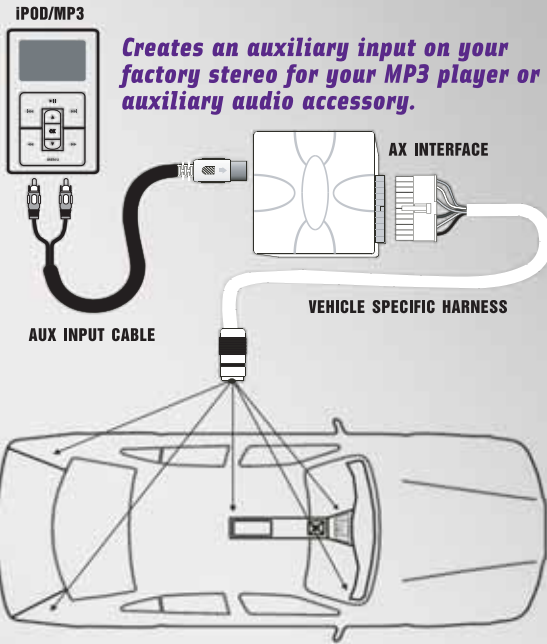

OE Integration

AX CAR INTERFACE