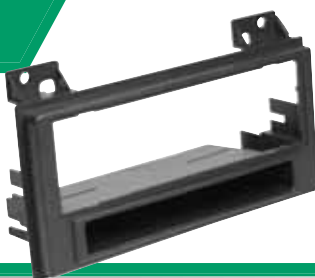

CHEVROLET
1995-97 S-10 Blazer
2 DR/4 DR
1994-97 S-10 PICKUP

ISUZU
1996-97 HOMBRE PICKUP

GMC
1995-97 JIMMY BLAZER
1994-97 SONOMA

OLDSMOBILE
1996-97 BRAVADA

GM1517B

General Motors Multi Kit
with ISO trim ring and
specific brackets for
popular vehicles 1992-up.

1992-up
Chevrolet
GMC
Isuzu
Pontiac
Oldsmobile