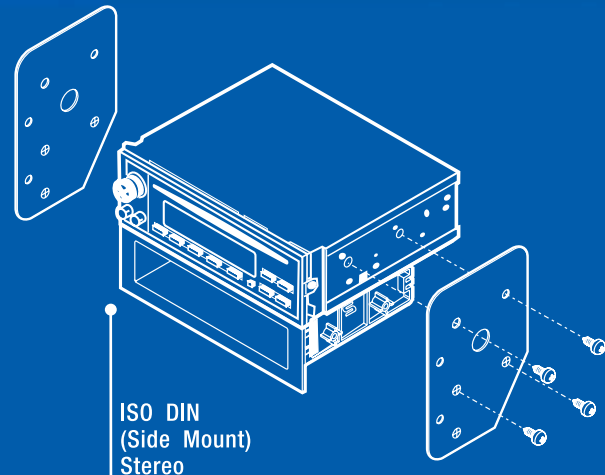

SCOSCHE®
the necessary accessory