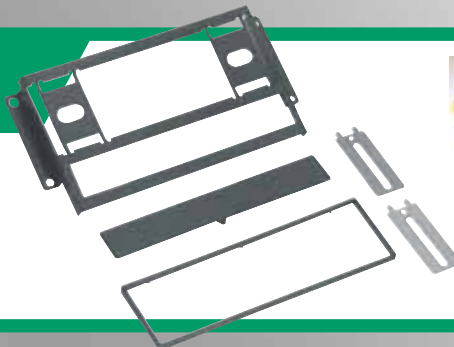

MC01B
1987-93 Mitsubishi/
Chrysler Harness.

MI02B
1994-up Mitsubishi/
Dodge Harness.

0 3 3991 113012 8

800.363.4490 ext 1

sales hot line

www.scosche.com

SCOSCHE

67