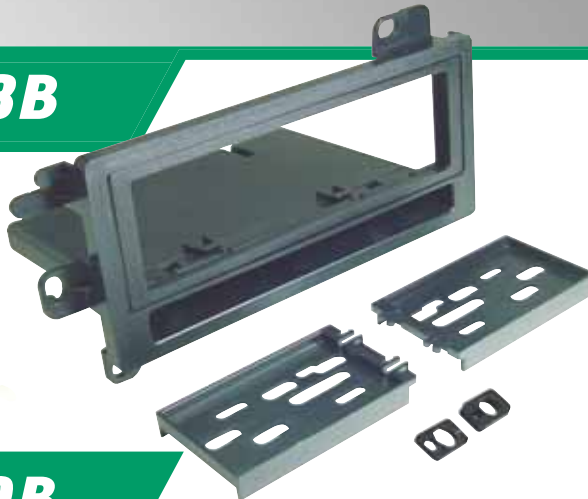

Installation Kits

CHRYSLER

CJ1278B

Chrysler Kit with CD pocket. Fits vehicles 1974-up.

1974-up
Chrysler
Dodge
Eagle
Jeep
Plymouth

CR01B
1984-up Chrysler/Jeep
Harness.
1987-Up Cherokee,
1997-Up Wrangler.

CHRYSLER

1995-00 CIRRUS
1993-97 CONCORDE
1979-83 CORDOBA
1983-84 E CLASS
1979-93 FIFTH AVENUE
1979-93 IMPERIAL
1984-86 LASER
1977-88 LE BARON
1987-93 LE BARON "COUPE"
1989-95 LE BARON GTC
1985-89 LE BARON GTS
1989-94 LE BARON LANDAU
1994-97 LHS
1975-81 NEWPORT
1975-96 NEW YORKER
1995-00 SEBRING
1996-00 SEBRING CONVERTIBLE
1990-00 TOWN & COUNTRY

DODGE

1979-82 024
1982-83 400
1983-88 600 ES
1985-89 ARIES
1981-84 ARIES
1976-80 ASPEN
1995-00 AVENGER
1984-00 CARAVAN
1997-00 DAKOTA
1987-96 DAKOTA
1984-93 DAYTONA
1977-89 DIPLOMAT
1998-00 DURANGO
1988-93 DYNASTY
1993-97 INTREPID
1985-89 LANCER
1978-79 MAGNUM
1980-83 MIRADA
1974-78 MONACO
1995-99 NEON
1978-90 OMNI
1974-93 PICKUP FULLSIZE
1994-01 RAM PICKUP
1978-01 RAM VAN
1974-93 RAMCHARGER
1982-84 RAMPAGE
1975-77 ROYAL MONACO
1987-94 SHADOW
1989-95 SPIRIT
1979-81 ST. REGIS
1995-00 STRATUS

EAGLE

1993-97 VISION

JEEP

1997-01 CHEROKEE
1993-98 GRAND CHEROKEE
1992 GRAND WAGONEER
1997-01 WRANGLER