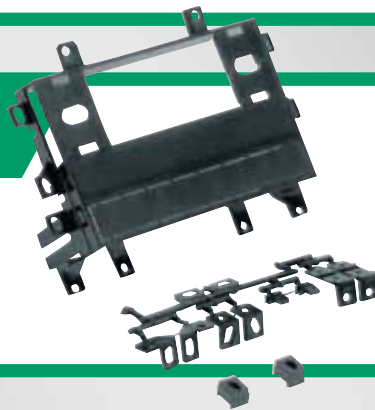

MAZDA

1995-UP B SERIES PICKUP

MERCURY

2001-02 COUGAR
1995-02 GRAND MARQUIS
2005-UP MARINER
1996-02 MOUNTAINEER

MA1530B

Mazda Multi-Purpose Kit. Fits 12 vehicles 1984-97.

1984-97
Mazda

MA01B
1982-90
Mazda
Harness.