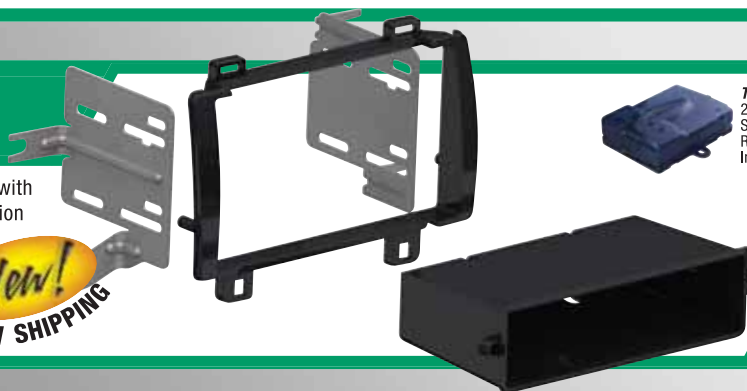

Toyota Matrix/Pontiac Vibe DIN with pocket and Double-DIN Installation Kit. Fits vehicles 2009-up.

2009-up

**Toyota Matrix
Pontiac Vibe**

TA07SR
2004-up Toyota
Stereo
Replacement
Interface.

TA02B
1987-up
Toyota
Harness.