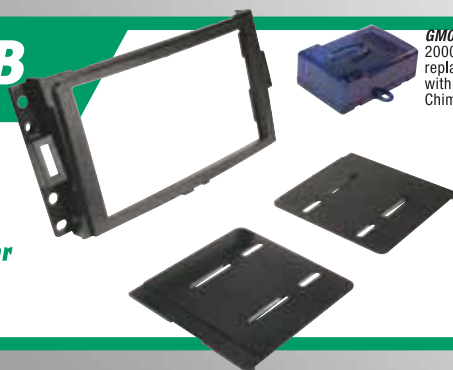

HUMMER
2006-UP H3

PONTIAC
2005-UP MONTANA
SV6

SATURN
2005-UP RELAY

GM1595B

General Motors Double DIN installation kit. Fits select model vehicles 2005-up.

2005-up
Buick, Chevrolet, Hummer
Pontiac, Saturn

GM09SR
2000-up GM Radio
replacement Interface
with Warning
Chime feature.