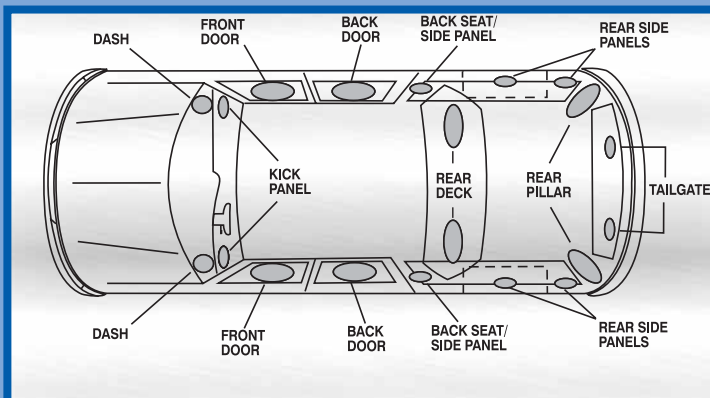

Speakers

Locate your vehicle in the application guide pages and cross reference the front and rear speaker columns. You will find the factory equipped speaker size for each location at the top of the page.

This will help you choose the CORRECT SIZE and LOCATION for installing or replacing the speakers in your vehicle. Some vehicles have suitable speaker mounting locations where there are no factory equipped speakers. This listings will be noted with the word "MOD, (Modify)". These speaker installations require cutting and adding wire to install them in the vehicle