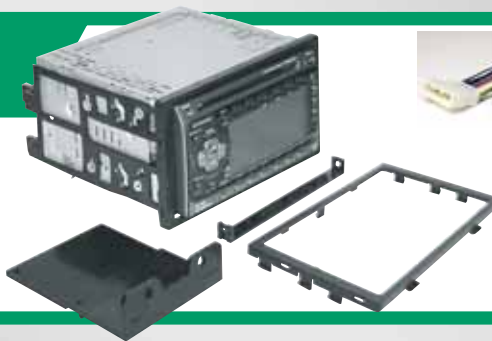

Installation Kits

ACURA

AUDI

HA1566B

Honda/Acura Double ISO Kit. 2 single DINs or 1 double DIN. Fits vehicles 1990-up.

1990-up Acura
Honda
Isuzu

ACURA
1990-01 INTEGRA
1986-95 LEGEND
1995-98 TL
1992-94 VIGOR