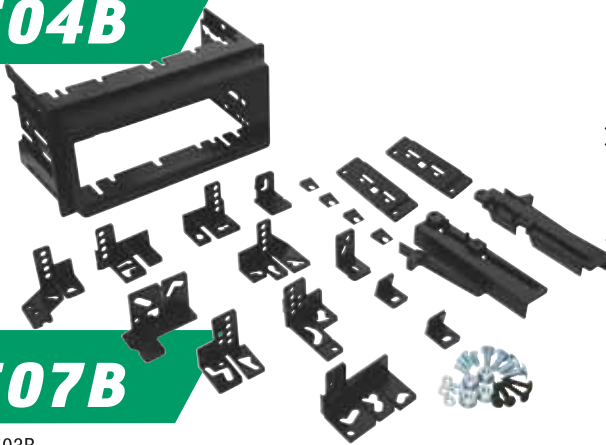

- SATURN**
 1991-94 SC/SL/SL1/SL2

GM1505B

EQ version of GM1500B.

GM1504B

General Motors Extended Multi-Purpose Kit with Universal Brackets. Fits over 100 vehicles 1982-05. Molded 7/8" extension.

GM1507B

EQ version of GM1503B.