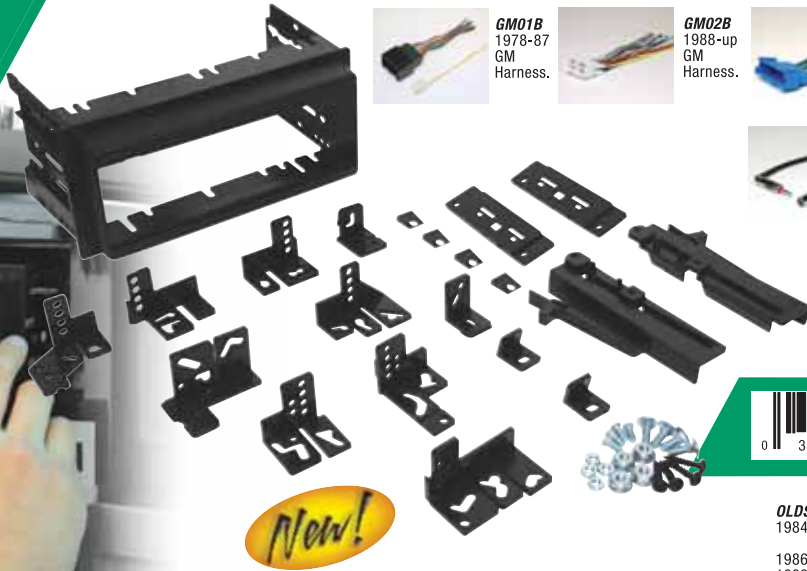

Buick
Cadillac
Chevrolet
GMC
Isuzu
Oldsmobile
Pontiac
Saturn

GM01B
1978-87
GM
Harness.

GM02B
1988-up
GM
Harness.

GM03B
1994-up
GM
Harness.

MDA-1B
Micro/Delco
Antenna
Adaptor.

RETAIL KITS ARE
BLISTER PACKAGED
FOR POP SALES