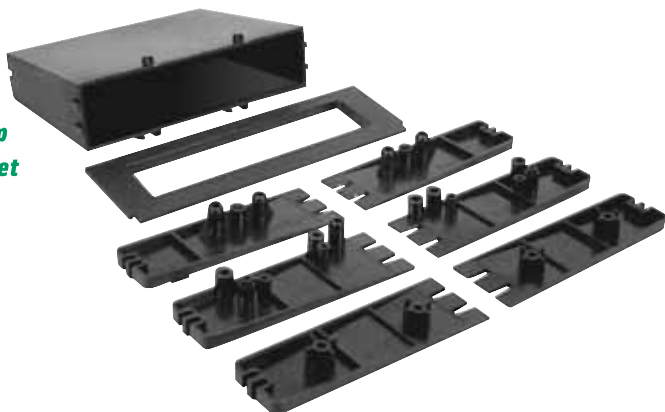

Installation Kits

INFINITI

ISUZU

TN2150B

Toyota/Geo/Nissan/Infiniti/Lexus/
Honda Radio Replacement Pocket
Kit. Fits select Geo model vehicles
1982-up.

1982-up
Chevrolet
Geo
Honda
Infiniti
Lexus
Nissan
Toyota

CHEVROLET
1998-01 METRO
1998-99 PRIZM
1998-01 TRACKER

GEO
1995-97 METRO
1996-97 TRACKER

HONDA
1998-02 ACCORD EX
1999-00 CIVIC

INFINITI
1991-01 G20
1996-99 I30
1990-93 M30
1997-01 Q45
1997-02 QX4

ISUZU
1996-99 OASIS
1991-02 RODEO

LEXUS
1996-97 LX450

GM1515B

GMC Sonoma/Chevrolet S-10
Pickup Truck Kit. Fits vehicles
1994-97. Chevrolet S-10 Blazer/
GMC Jimmy Blazer 1995-97.

**1994-97 Chevrolet S-10
Pickup/GMC Sonoma/Jimmy**