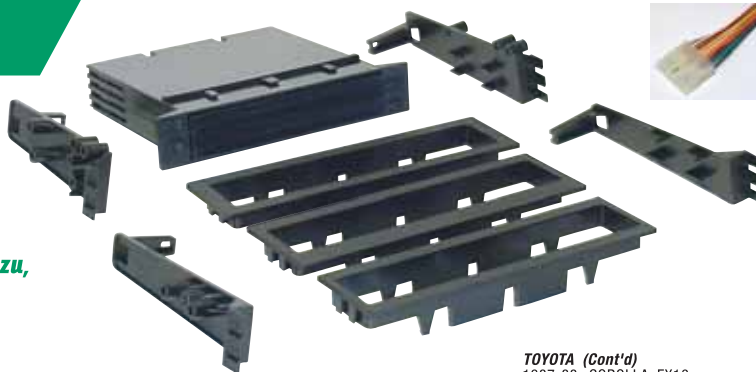

fax orders

Installation Kits

TOYOTA

SKNT-4

SoundKase In-Dash Chevrolet, Geo Infiniti, Isuzu, Lexus, Nissan, Toyota with 4 CD Tray. Fits 1981-up.

1981-up

Chevrolet, Geo, Infiniti, Isuzu, Lexus, Nissan, Toyota