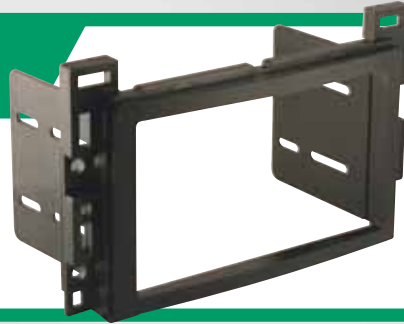

CHEVROLET
2005-UP COBALT
2005-UP EQUINOX
2006-UP HHR
2004-UP MALIBU
2004-UP MALIBU MAXX

PONTIAC
2005-UP G6
2006-UP SOLSTICE
2006-UP TORRENT

SATURN
2007-08 AURA
2006-UP ION
2007-08 SKY

GM13SR
GM LAN Radio
Replacement
Interface

CRAB
2002-up
Chrysler/
Dodge/Jeep
Antenna
Adaptor.

GM5200B

Cadillac STS DIN with pocket and Double
DIN Installation Kit. Fits vehicles 2005-up.

2005-up
Cadillac STS

New!
NOW SHIPPING