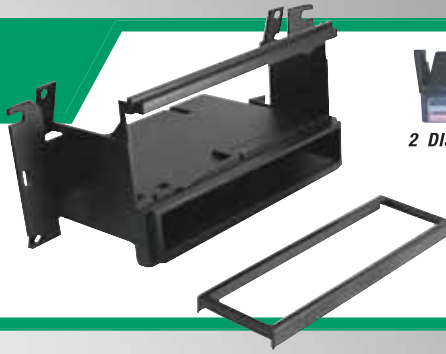

2 DISC STORAGE POCKET

MC01B
1987-93
Mitsubishi/
Chrysler
Harness.

MI02B
1994-up
Mitsubishi/
Dodge
Harness.

MI3014B

Mitsubishi Endeavor Installation Kit. Fits vehicles 2004-up. (Non-heated seats)

2004-up

Mitsubishi Endeavor