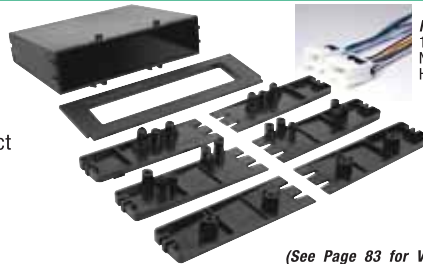

NN03B
1995-up
Nissan
Harness.

TA01B
1982-86
Toyota
Harness.

(See Page 83 for Vehicle Applications)

TGN2100B

Toyota/Geo/Nissan Mini Multi-Purpose Rack Kit. Fits select Geo vehicles 1992-up.

1992-up Geo, Infiniti, Nissan, Suzuki, Toyota