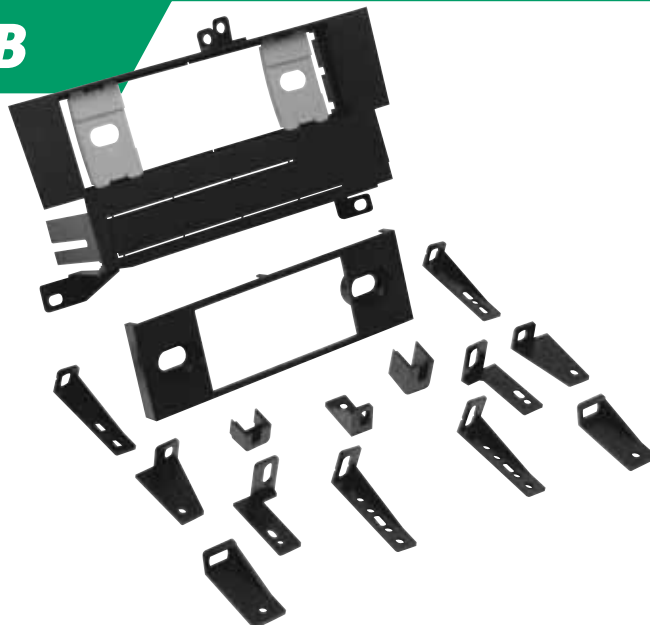

NAA2
Nissan
Versa
Antenna
Adapter

NN03B
1995-up
Harness.

NN1490B

Nissan Multi-Purpose Kit. Fits vehicles 1980-96.

1980-96

Nissan

Infiniti

NN02B
1982-94
Nissan
Harness.