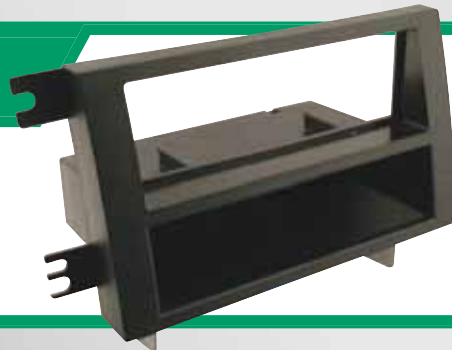

HA08B
1998-up
Honda
Harness.

HAAB
2005-up
Honda
Antenna
Adapter

HA1578B

Honda Ridgeline DIN Pocket Kit. Fits vehicles 2006-up.

2006-up

Honda
Ridgeline

HA08B
1998-up
Honda
Harness.

HAAB
2005-up
Honda
Antenna
Adapter