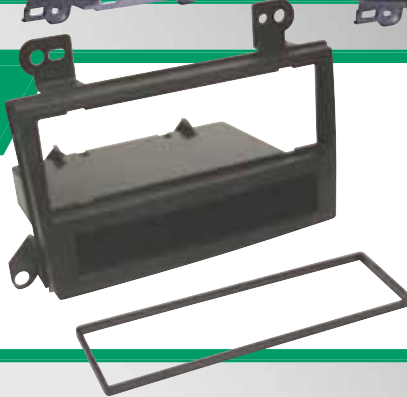

MA1539B

2000-06 Mazda MPV
Installation Kit with CD
Pocket.

2000-06
Mazda MPV