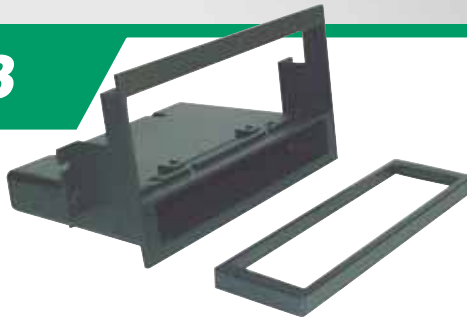

SN1527B

Saturn Application Specific Kit. Fits vehicles 2000-05.

2000-05
Saturn