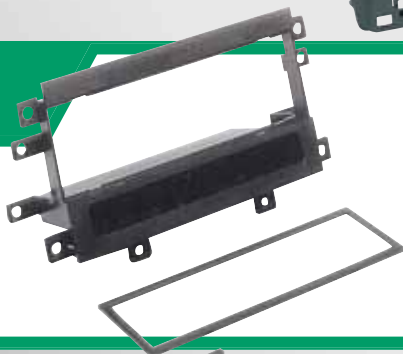

ISO ONLY

Pocket

DOUBLE DIN

GN2200B

Geo/Nissan/Suzuki Kit. Fits select model vehicles 1992-up.

1992-up Geo
Nissan
Suzuki

IM01B
1990 & Up
Universal
Import
Harness

GEO/CHEVROLET
1992-02 METRO
1992-02 TRACKER