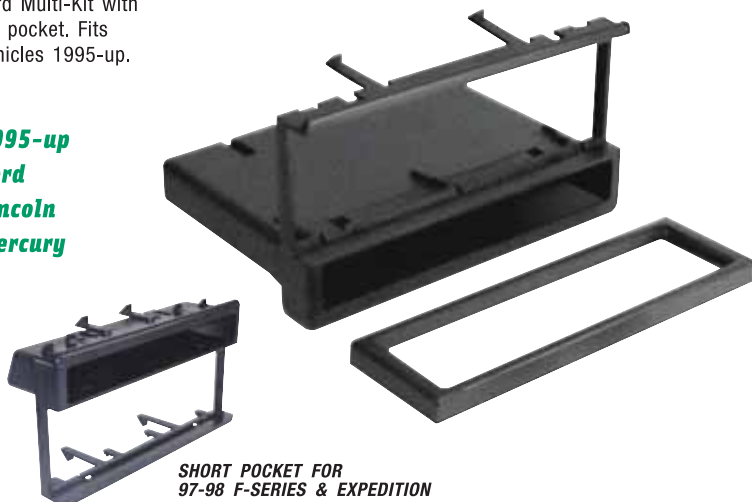

0 3 3 9 9 1 1 9 9 1 2 2 4

FD1327B

Ford Multi-Kit with CD pocket. Fits vehicles 1995-up.

1995-up
Ford
Lincoln
Mercury

1 DISC STORAGE POCKET

FD02B
1986-up Ford Harness.

FD16B
1998-up Ford Harness.

FDK10B
1988-97 Select Ford, Lincoln, Mercury, Mazda Premium Sound Harness.