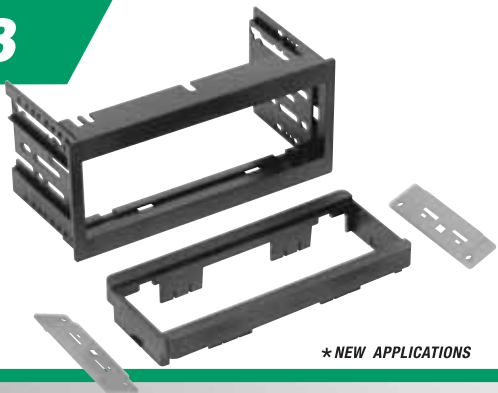

*NEW APPLICATIONS

800.621.3695 ext 3

800.350.0687