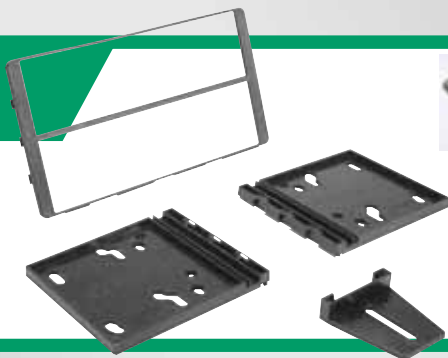

FD1330B

Ford /Mercury/Mazda Double ISO Din Kit.

1995-up
Ford, Mazda
Mercury

FD02B
1986-up
Ford
Harness.

FD16B
1998-up
Ford
Harness.

FDK10B
1988-97 Select
Ford, Lincoln,
Mercury, Mazda
Premium Sound
Harness.