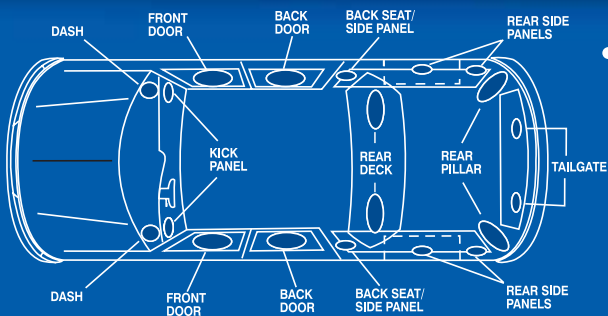

Speaker location guide will help you choose the correct size and location for installing or replacing the speakers in your vehicle