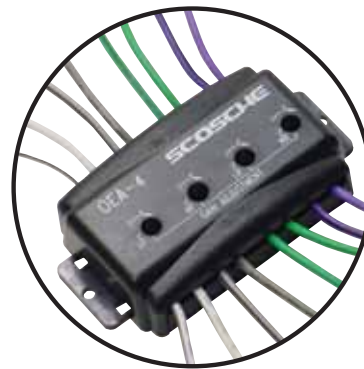

OEA4

Original Equipment Amplifier Adapter

- 4-Channel Car Stereo Speaker Level Converter. Used to adapt aftermarket car stereos to Original Equipment Amplifiers. Will work with most factory amplified systems such as JBL/Premium and BOSE systems.

Features

Features	Scosche Loc-80	Scosche SLC-4	Scosche OEA-4
Output in Channels	2	4	4
Low Level Output	Yes	Yes	Yes
High Level Output	No	No	No
Circuit Type	Active	Passive/Active	Passive/Active
Mosfet Capable to 80 Watts	Yes	Yes	Yes
Adjustable Outputs	Yes	Yes	Yes
Interface with Ford/JBL Amplified Systems	No	Yes	Yes
Interface with GM/BOSE Amplified Systems	No	Yes	Yes
Detailed Installation Instructions	Yes	Yes	Yes
Tech Support	Yes	Yes	Yes

ES014

Antenna Filter

- Reduces static charges picked up by the antenna by providing a ground path to bleed the charge off. It breaks up any ground currents flowing in the antenna wiring to minimize noises being injected from the power system into the antenna. Installation is as easy as unplugging the antenna and inserting this filter inline between the antenna and the radio.