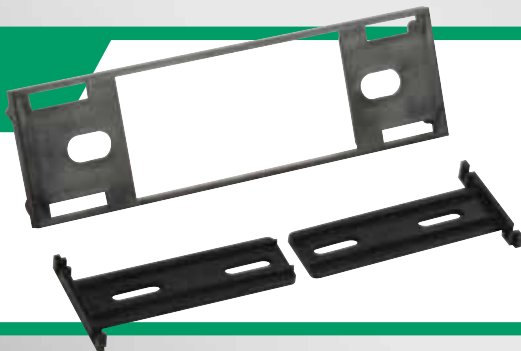

GO1565B

Application Specific Kit. Fits vehicles 1990-93.

1990-95
Geo, Honda
Isuzu

IM01B
1990 & Up
Universal
Import
Harness

GEO
1990-02 STORM

HONDA
1994-95 PASSPORT

ISUZU
1990-02 IMPULSE
1991-02 STYLUS

0 3 3991 11565 1