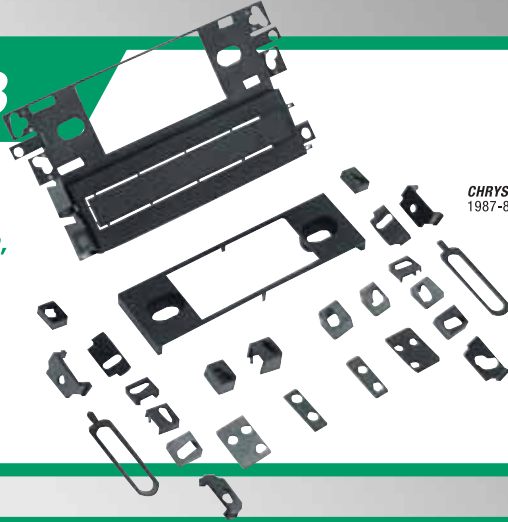

Installation Kits

CHRYSLER

MI1540B

Mitsubishi Multi-Purpose Kit. Fits 22 vehicles 1984-96.

1984-96 Chrysler, Dodge, Eagle, Mitsubishi Plymouth

CHRYSLER
1987-89 CONQUEST

DODGE
1989-92 COLT
1984-86 CONQUEST
1987-93 D50
1987-88 RAIDER
1987-93 RAM 50

EAGLE
1989-92 SUMMIT
1992-96 SUMMIT
WAGON
1990-94 TALON

MITSUBISHI
1990-94 ECLIPSE
1992-95 EXPO-LRV
1989-93 GALANT
1984-88 GALANT
SIGMA

MC01B
1987-93 Mitsubishi/Chrysler Harness.

MI02B
1994-up Mitsubishi/Dodge Harness.

MITSUBISHI (Cont'd)
1987-92 MIGHTY MAX PICKUP
1989-92 MIRAGE
1989-91 MONTERO
1989-91 SIGMA
1983-89 STARION
1987-91 VAN / WAGON

PLYMOUTH
1987-88 COLT
1992-94 COLT VISTA
1984-86 CONQUEST
1990-94 LASER

MI2010B

Mitsubishi Multi-Purpose Kit. Fits 13 vehicles 1983-1997.

1983-97 Mitsubishi, Dodge Eagle, Plymouth