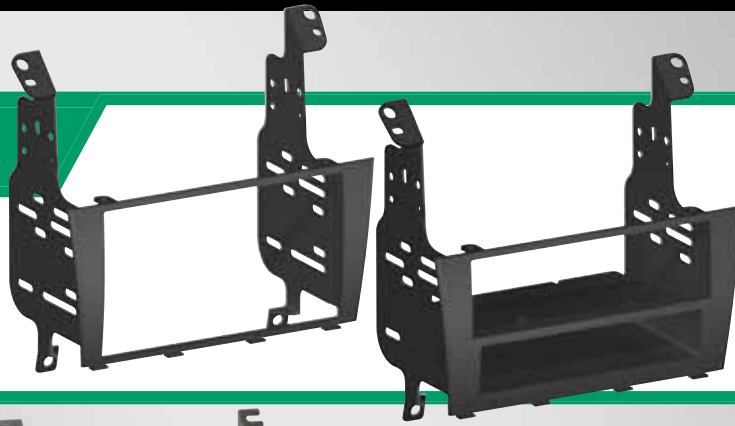

Installation Kits

LEXUS

LS2075B

2001-05 Lexus IS300
DIN with pocket and ISO
Double-DIN installation kit

2001-05
Lexus IS300/Sport Back