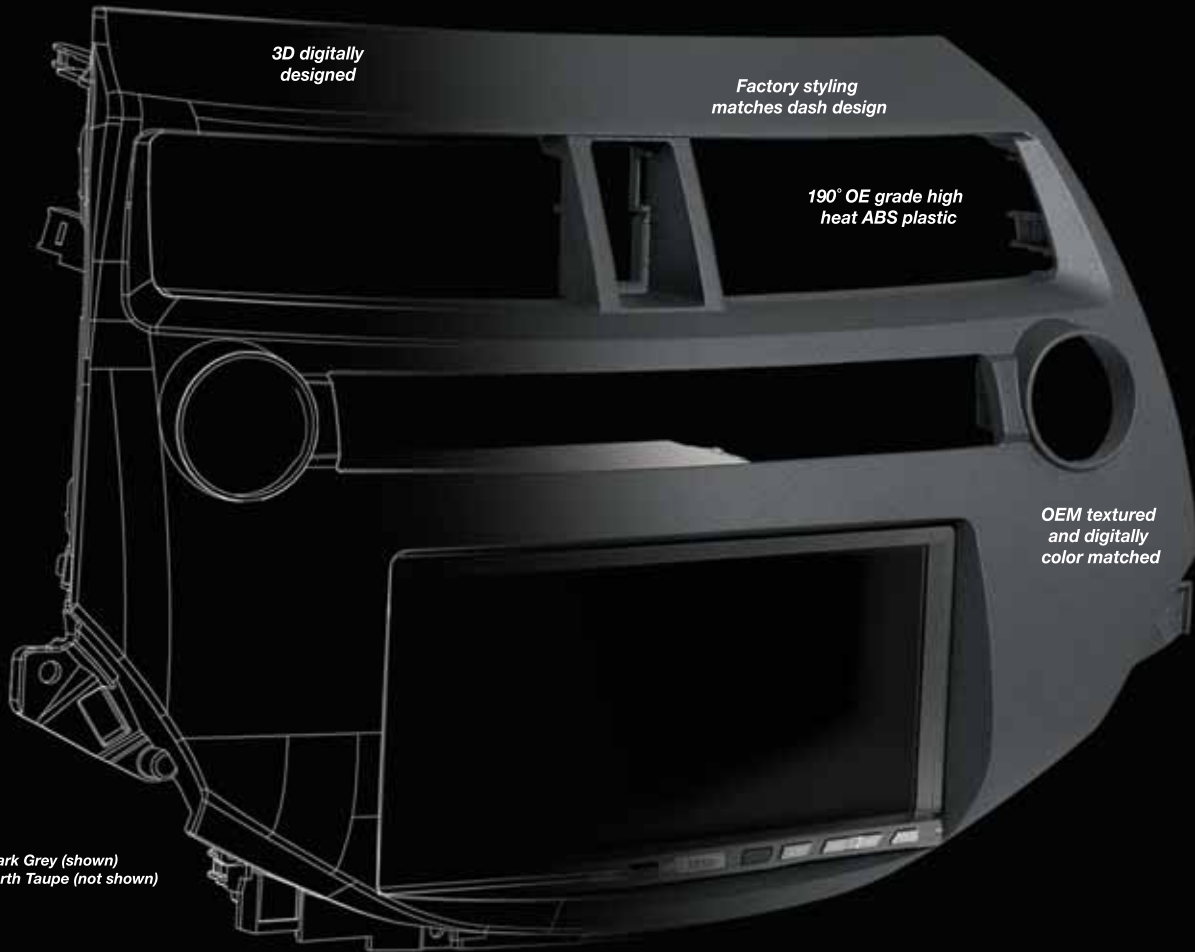

2010

CUSTOM KIT. FACTORY FIT.

HA1707DGB - Dark Grey (shown)
HA1707ETB - Earth Taupe (not shown)

2008 HONDA ACCORD NON-NAVIGATION DIN W/POCKET AND DOUBLE DIN (HA1707DGB/ETB)

Scosche produces more Factory Color Matched installation kits than any other manufacturer. Dashboards are not all black anymore...why should your kit be? The next level of aftermarket modifications is high-end performance with OEM style fit and finish. This new Accord dash kit is designed with a factory contour and fit featuring a perfect color matched Earth Taupe and Dark Grey. Installs both DIN with pocket and Double DIN radios.