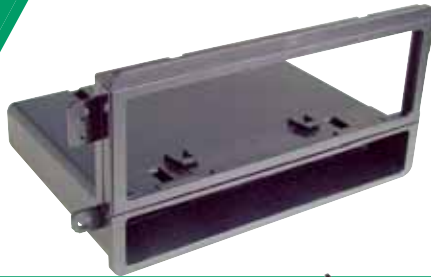

KA2065B

Application Specific Kit.
Fits 1998-up select Kia Vehicles.

1998-up
Kia

KA01B
2000-up
Kia
Harness.

KIA
2001-04 OPTIMA
2001-03 RIO
1998-02 SEPHIA
2001-03 SPORTAGE

KA2066B

Kia Sorento DIN w/Pocket
Installation Kit. Fits 2003-up
Vehicles.