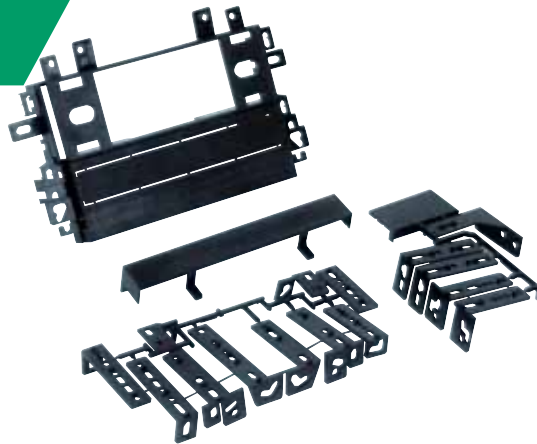

Installation Kits

MAZDA

MA2030B

Mazda Multi-Purpose Kit.
Fits 12 vehicles 1984-97.

1984-97
Mazda

MA01B
1982-90
Mazda
Harness.

MAZDA
1986-93 B-2000
1990-97 MIATA
1989-95 MPV
1988-92 MX-6
1990-94 PROTÉGÉ
1984-92 RX-7
1986-93 323
1986-92 626

TN2152B

Ford/Mazda/Volvo Radio
Replacement Pocket Kit. Fits
selected vehicles 1986-up.

1986-up
Ford/Mazda
Mercury/Volvo