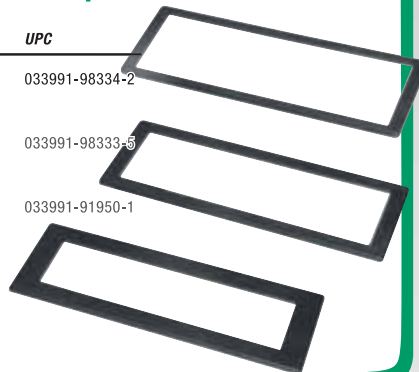

ISO_

ISO DIN Trim Ring, ABS plastic

PART#	DESCRIPTION	UPC
ISO.12B	ISO DIN Opening, 1/8" border	033991-98334-2
ISO.25B	ISO DIN Opening, 1/4" border	033991-98333-5
ISO.50B	ISO DIN Opening, 1/2" border	033991-91950-1