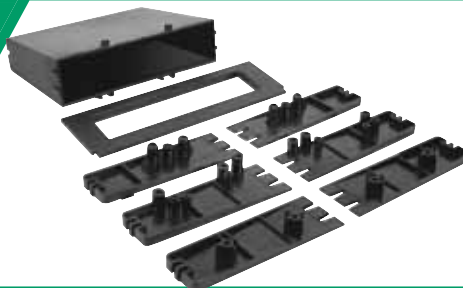

1982-up
Chevrolet, Geo, Honda,
Infiniti, Lexus, Nissan, Toyota

IM01B
1990 & Up
Universal
Import
Harness

(See page 83 for vehicle applications)

800.621.3695 ext 3

tech support

800.350.0687

fax orders

Installation Kits