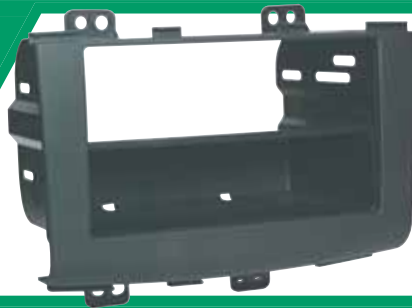

NN04B
2007-up
Nissan
Harness.

NAA2
Nissan
Versa
Antenna
Adapter

New!
NOW SHIPPING

NN1645B

Nissan Titan ISO DIN with pocket and ISO Double DIN Installation Kit. [with Automatic Climate Control] Fits vehicles 2008-up.

2008-up
Nissan Titan