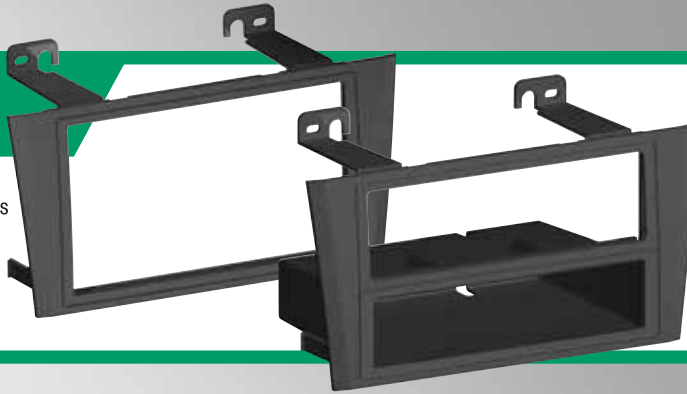

Installation Kits

TOYOTA

TA2085B

Toyota Avalon ISO Double-DIN Installation Kit with pocket. Fits vehicles 2000-04.

2000-04
Toyota Avalon

TA03B
2000-up
Toyota
Amplifier
Harness.
(Non-JBL)

TA02B
1987-up
Toyota
Harness.

TA2086B

Toyota Avalon ISO-DIN Installation Kit with pocket. Fits vehicles 2005-up.

2005-up
Toyota Avalon