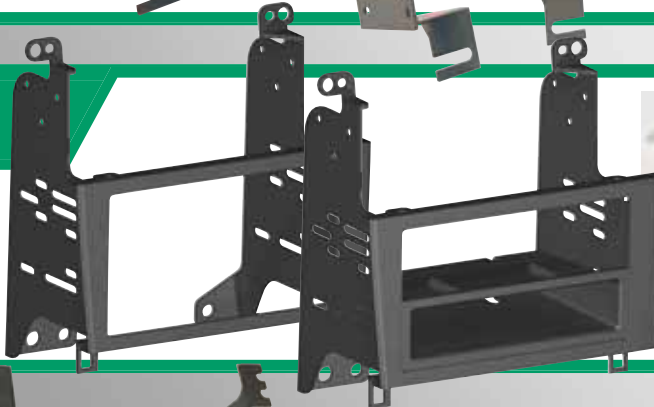

TA02B
1987-up
Toyota
Harness.

TA03B
2000-up
Toyota Amplifier
Harness.
(Non-JBL)

0 33991 01574 6

LS2083B

Lexus GS Series DIN with
pocket or Double-DIN
Installation Kit. Fits vehicles
1998-03.

1998-03
Lexus GS Series