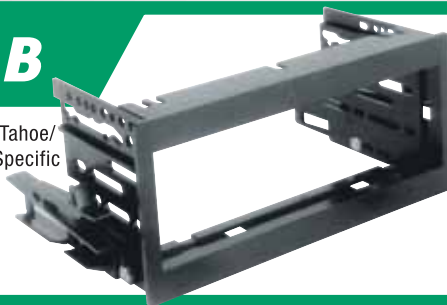

CADALLIC
1999-02 ESCALADE

CHEVROLET
1996-05 ASTRO VAN
1995-99 CREW CAB DUALY PICKUP
1995-98 PICKUP FULL SIZE
1999-02 SILVERADO
1995-02 SUBURBAN

GMC
1995-99 CREW CAB DUALY PICKUP
1995-98 PICKUP FULL SIZE
1996-05 SAFARI VAN
1999-02 SIERRA
1995-99 SUBURBAN
1995-02 YUKON
2000-02 YUKON XL

GM02B
1988-up
GM
Harness.

MDA-1B
Micro/Delco
Antenna
Adaptor.

GM1484B

GM Full Size Truck/Tahoe/ Yukon/Suburban EQ Kit. Accepts side mounting radios. Fits vehicles 1995-up.

**1995-05 Chevrolet
GMC 1500 Series Truck**