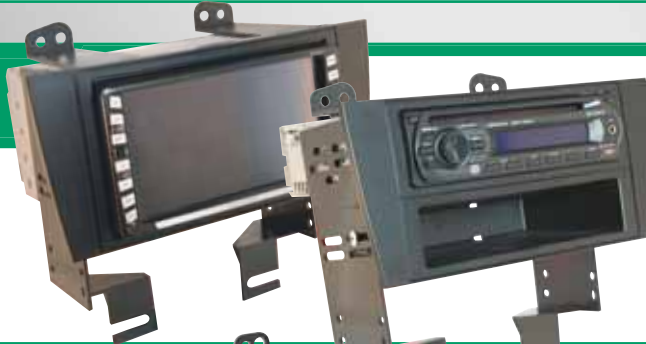

TA02B
1987-up
Toyota
Harness.

TA03B
2000-up
Toyota Amplifier
Harness.
(Non-JBL)

0 33991 01564 7

LS2082B

Lexus GS Series DIN with
pocket or Double-DIN
Installation kit. Fits vehicles
1993-97.

1993-97
Lexus GS Series