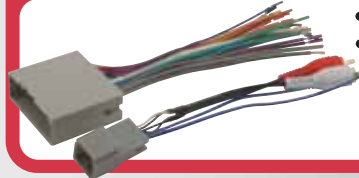

FDK11B

2004-up Ford/Lincoln Premium/Audiophile Sound Radio Replacement Kit

- 23 pin power/speaker connector
- 8 pin subwoofer amp input connector