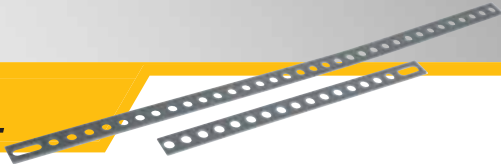

Hardware

BACK STRAP

BS_

Back Strap Black Krinkle Coat Finish

PART#	DESCRIPTION	UPC
BS9	Back Strap, 9"	033991-00555-6
BS18	Back Strap, 18"	033991-00216-6
BS9-10	Back Strap, 9", 10 pcs	033991-01873-0

BANANA PLUG