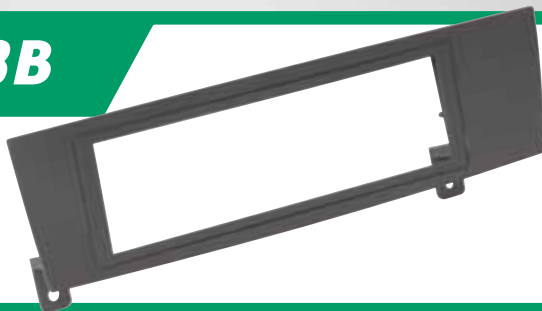

Installation Kits

BMW

BW2338B

BMW 3-Series DIN Installation Kit. Fits vehicles 2006-up.

2006-UP
BMW
3-SERIES Sedan

0 33991 01390 2