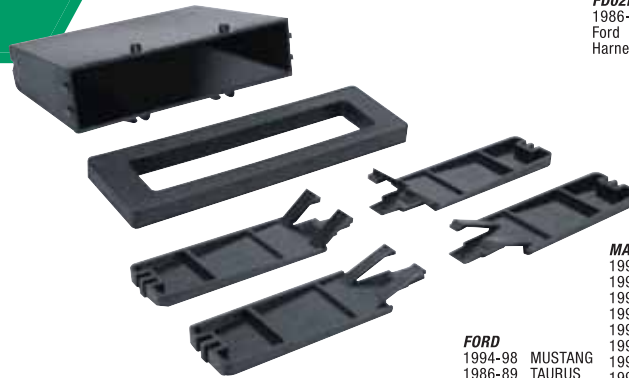

FD02B
1986-up
Ford
Harness.

MA02B
1990-up
Mazda
Harness.

V000B
1989-up
Volvo
Harness.

MAZDA
1993-98 626
1992-97 929
1998-02 MIATA
1995-98 MILLENNIA
1996-98 MPV
1992-97 MX3
1993-97 MX6
1995-02 PROTÉGÉ
1992-95 RX7

MERCURY
1986-89 SABLE

VOLVO
1993-98 850 SERIES
1993-98 900 SERIES

FORD
1994-98 MUSTANG
1986-89 TAURUS

MZ2340B

Mercedes-Benz C230 Coupe DIN with
pocket and Double DIN kit. Fits 2002-04.

2002-04
Mercedes C230 Coupe
2001-04 C Class