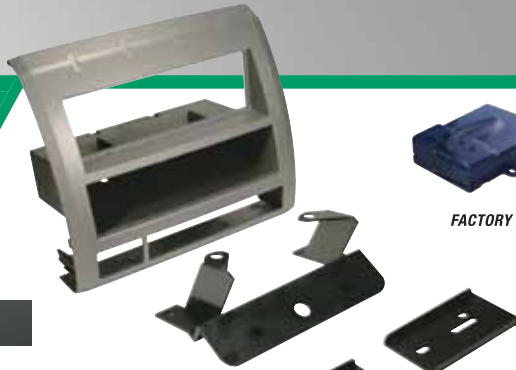

Installation Kits

TOYOTA

TA2052B

Toyota Tacoma DIN Pocket Kit.
Fits vehicles 2005-up.
Color Matched: Silver.

2005-up
Toyota Tacoma

FACTORY MATCH COLOR

PART NO.	DESCRIPTION	UPC
TA2052B	TOYOTA TACOMA KIT, SILVER	033991-01110-6
TA2052BLKB	TOYOTA TACOMA KIT, BLACK	033991-01150-2

TA2053B

Toyota Tacoma Double ISO-DIN Kit.
Fits vehicles 2005-up.
Color Matched: Silver and Light Silver.

2005-up
Toyota Tacoma

New!
NOW SHIPPING