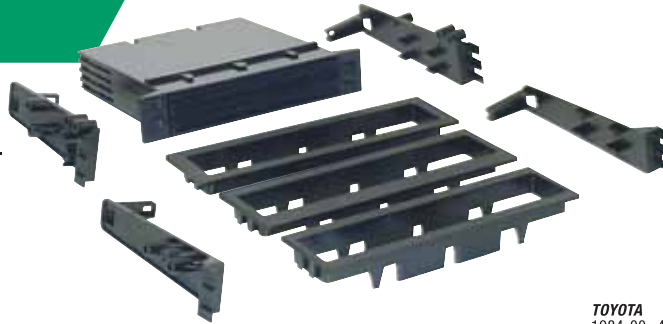

SKNT-4

SoundKase In-Dash Chevrolet,
Geo Infiniti, Isuzu, Lexus,
Nissan, Toyota with 4 CD Tray.
Fits 1981-up.

1981-up
Chevrolet, Geo,
Infiniti, Isuzu,
Lexus, Nissan,
Toyota