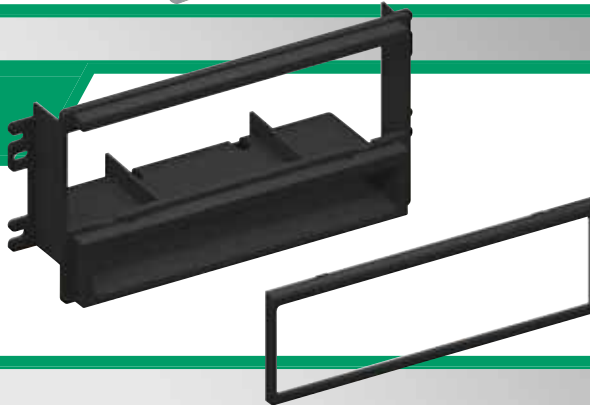

KA2066B

Kia Sorento DIN w/Pocket
Installation Kit. Fits 2003-up
Vehicles.

2003-up
Kia Sorento