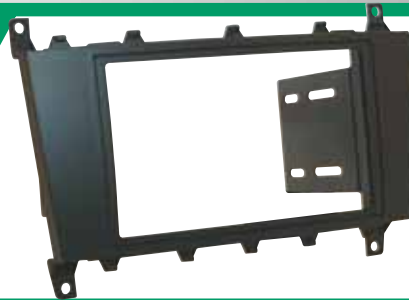

VW03B
2002-up
Volkswagen
and BMW
Harness.

VWA4B
2003-up
Audi/BMW/VW
Antenna Adapter.

MITSUBISHI