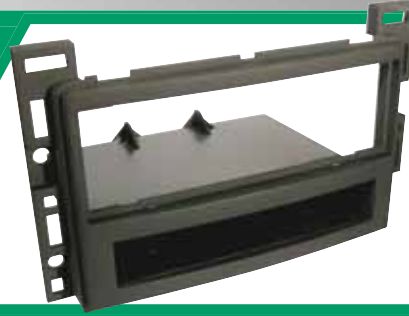

Installation Kits

GENERAL MOTORS

GM1587B

Select GM/Chevrolet Installation Pocket Kit. Fits 2004-up.

2004-up Chevrolet Malibu, Malibu Maxx
2005-up Chevrolet Equinox

CHEVROLET
2005-UP COBALT
2005-UP EQUINOX
2006-UP HHR
2004-UP MALIBU
2004-UP MALIBU MAXX

PONTIAC
2005-UP G6
2006-UP SOLSTICE
2006-UP TORRENT

SATURN
2007-08 AURA
2006-UP ION
2007-08 SKY

GM13SR
GM LAN Radio Replacement Interface

CRAB
2002-up Chrysler/Dodge/Jeep Antenna Adaptor.

GM1588B

General Motors Installation Kit. Fits select vehicles 1994-04.

1994-04 select General Motors
Isuzu