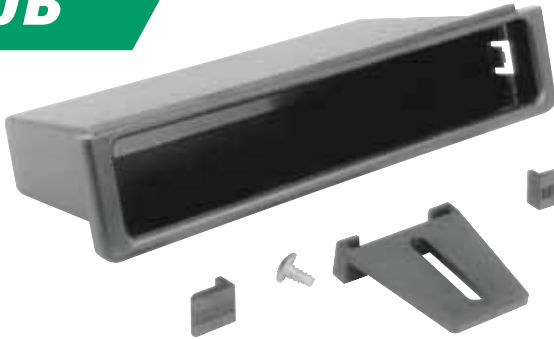

Installation Kits

MAZDA

FD1300B

Ford Double Din Radio Replacement Pocket includes "OE" type rear support bracket. Fits select vehicles with oversize radios 1995-up.

1995-up
Ford
Lincoln
Mercury

FORD
1997-02 CLUB WAGON
1995-02 CROWN VICTORIA
1997-02 ECONOLINE
2001-UP ESCAPE
2000-02 EXCURSION

FD02B
1986-up
Ford
Harness.

FD16B
1998-up
Ford
Harness.

FDK10B
1988-97 Select
Ford, Lincoln,
Mercury, Mazda
Premium Sound
Harness.

FORD (Cont'd)

1998-02 EXPEDITION
1995-00 EXPLORER
2001-01 EXPLORER 2-DR
2001-02 EXPLORER
SPORT TRAC
1997-02 F SERIES PICKUP
1999-02 F-SERIES SUPER
DUTY PICKUP
1995-UP RANGER
1999-02 WINDSTAR

MAZDA

1995-UP B SERIES PICKUP

MERCURY

2001-02 COUGAR
1995-02 GRAND MARQUIS
2005-UP MARINER
1996-02 MOUNTAINEER