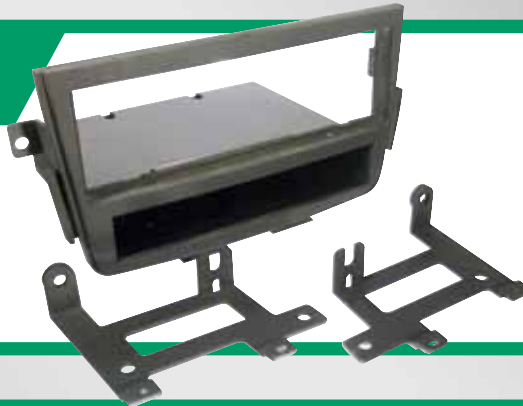

AA1576B

Acura MDX, Pocket kit with trip
computer brackets.
Fits 2001-06.

2001-06
Acura
MDX

HA08B
1998-up
Honda Harness.