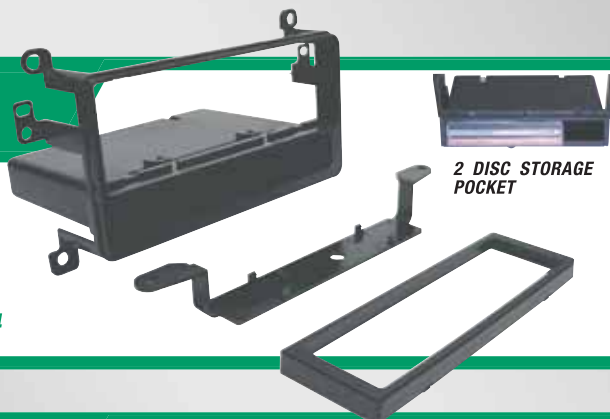

Installation Kits

TOYOTA

TA2047B

Toyota Rav 4/MR2 Spyder Kit.
2 CD storage pocket. Fits
vehicles 2001-05.

2001-05
Toyota MR2 Spyder/RAV 4

2 DISC STORAGE
POCKET