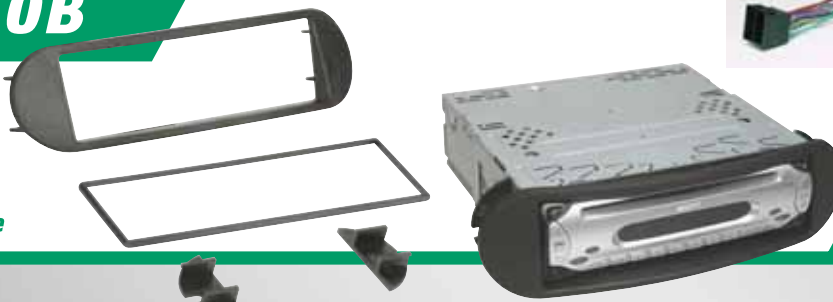

VOLKSWAGEN

VW2310B

In-dash DIN radio installation kit. Fits vehicles 1998-up.

1998-up
Volkswagen Beetle

VW01B
1986-up Volkswagen Harness.

VWAB
Volkswagen Antenna Adaptor.

VW2315B

Volkswagen Beetle Installation Kit. Fits vehicles 1998-up. Accommodates flip down face.