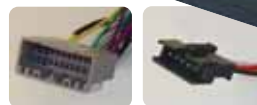

CR03SR

2005-07 Chrysler,
Dodge, Jeep

- 2005-up Chrysler, Dodge, Jeep CANBUS Radio Replacement Interface.