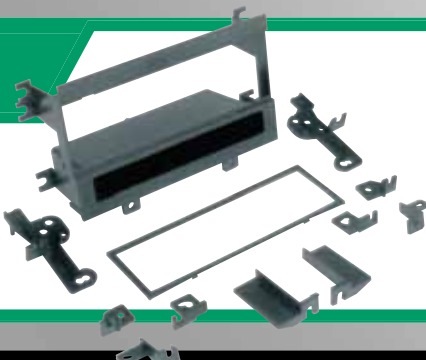

GEO
1992-94 METRO
1993-97 PRIZM

INFINITI
1997-02 QX4 SPORT
UTILITY

NISSAN
1993-97 ALTIMA
1996-02 PATHFINDER
1995-02 SENTRA
1995-02 200SX

SUZUKI
1992-94 SWIFT

TOYOTA
1993-97 COROLLA

NN03B
1995-up
Nissan
Harness.

IM01B
1990 & Up
Universal
Import
Harness

0 3 3 9 9 1 1 2 1 0 0 3

800.363.4490 ext 1

sales hot line

www.scosche.com

SCOSCHE®

79