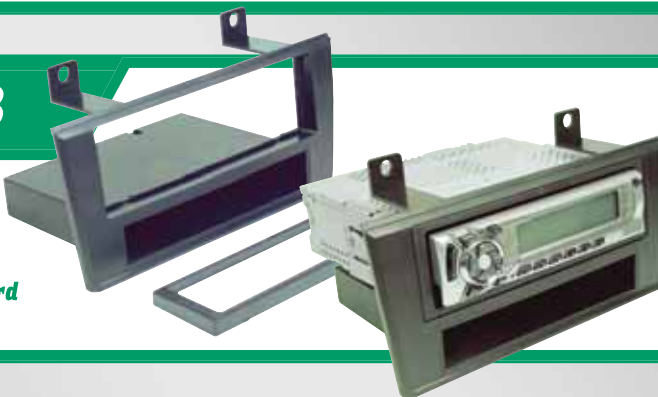

2002-05 Ford Thunderbird
2000-06 Lincoln LS

LN1329B

Lincoln LS double DIN Kit. Fits select vehicles 2000-up.

2000-08 Lincoln LS
2002-05 Ford Thunderbird

LN1434B

Lincoln Navigator ISO DIN pocket installation Kit. Fits select vehicles 2007-up.