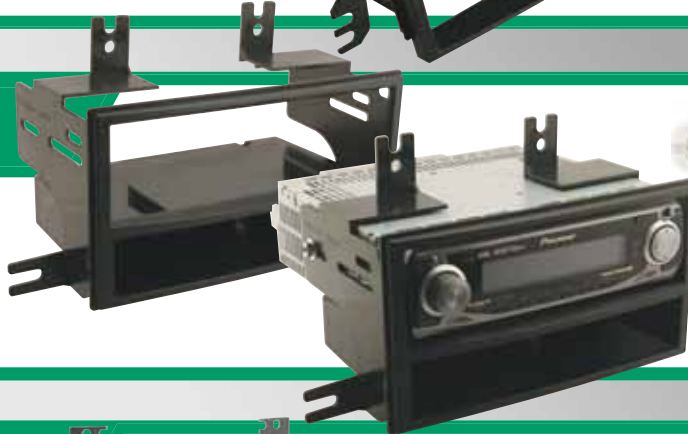

HY1611B

Hyundai Accent ISO Kit.
Fits vehicles 2006-up.

2006-up
Hyundai
Accent

HY1612B

Hyundai Santa Fe ISO DIN Pocket Kit. Fits vehicles 2007-up.

2007-up
Hyundai Santa Fe