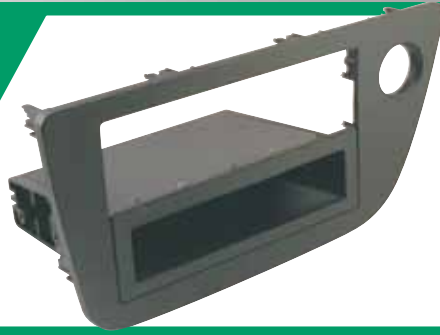

Installation Kits

ACURA

AA1568B

Acura RSX ISO, Pocket/Double ISO.
Fits 2002-06.

2002-06
Acura
RSX

HA08B
1998-up
Honda Harness.

AA1574B

Acura TL/CL Pocket kit.
Fits 1999-03 Acura TL, and 2001-03 Acura CL vehicles.

1999-03 Acura TL
2001-03 Acura CL