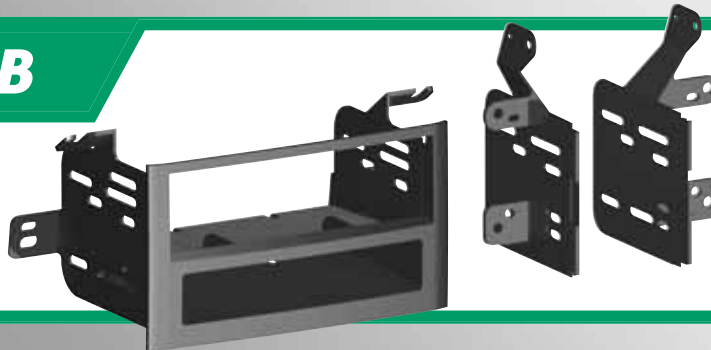

Installation Kits

HONDA

HA1700B

Honda Odyssey ISO Double DIN Installation Kit.
Fits vehicles 2005-up.

2005-up
Honda Odyssey

HA08B
1998-up
Honda
Harness.

HA1701B

Honda Element ISO Din with pocket and ISO Double DIN Installation Kit.
Fits vehicles 2003-08.

2003-08
Honda Element

HONDA
2003-06 ELEMENT
2007-08 ELEMENT LX

HA08B
1998-up
Honda
Harness.

HA1702B

Honda Element ISO Din with pocket and ISO Double DIN Installation Kit.
Fits vehicles 2007-up.

2007-up
Honda Element (non LX models)

HA08B
1998-up
Honda
Harness.

HA1703B

Honda Pilot Installation Kit.
Fits vehicles 2003-08. Upper and lower radio locations.

2003-08
Honda Pilot

HA08B
1998-up
Honda
Harness.

HA1705B

Honda Civic Installation Kit.
Fits vehicles 1996-98 [DIN] and 2001-05 [DIN with pocket].

1996-98 and 2001-05
Honda Civic

Now!
NOW SHIPPING

HA02B
1986-up
Honda/
Acura
Harness.

HA08B
1998-up
Honda
Harness.

800.363.4490 ext 1

sales hot line

www.scosche.com

SCOSCHE®

43