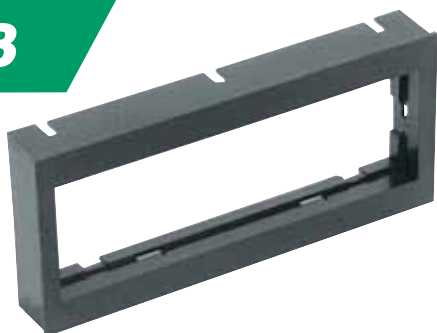

GM1509B

General Motors Expedito Kit for use with factory brackets.
Fits vehicles 1982-96.

GM FACTORY BRACKETS

These brackets mount to the factory mounting positions on all Scosche GM1500 series General Motors kits. Designed from original General Motors brackets, these brackets are an exact fit to the designated vehicle.