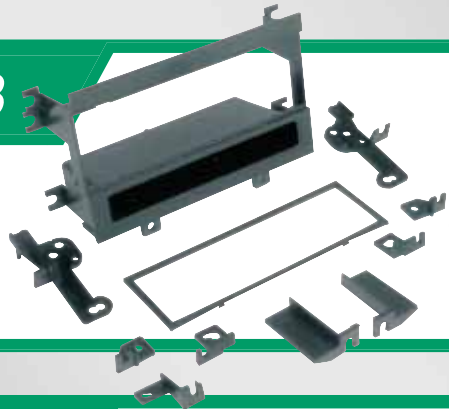

Installation Kits

ISUZU

KIA

TGN2100B

Toyota/Geo/Nissan Mini Multi-Purpose Rack Kit. Fits select Geo vehicles 1992-up.

1992-up Geo, Infiniti, Nissan, Suzuki, Toyota

Geo
1992-94 METRO
1993-97 PRIZM

Infiniti
1997-00 QX4 SPORT
UTILITY

Nissan
1993-97 ALTIMA
1996-00 PATHFINDER
1995-02 SENTRA
1995-02 200SX

Suzuki
1992-94 SWIFT

Toyota
1993-97 COROLLA

IM01B
1990 & Up
Universal
Import
Harness

KA2060B

Application Specific Kit. Fits 1994 Sephia early model with DIN + 1/2" opening.

**1994-97
Kia Sephia**