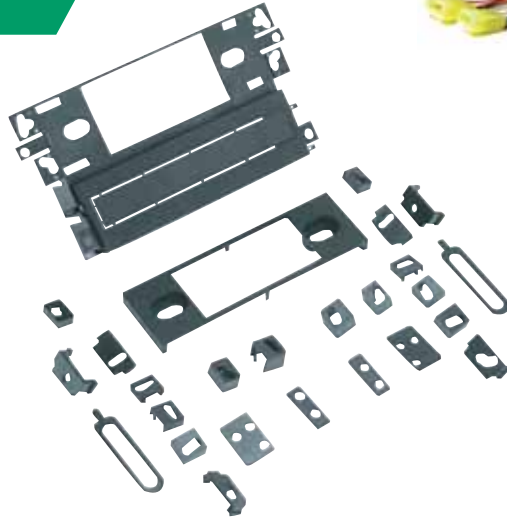

Installation Kits

MITSUBISHI

MI1540B

Mitsubishi Multi-Purpose Kit. Fits 22 vehicles 1984-96.

1984-96

**Mitsubishi, Chrysler
Dodge, Eagle, Plymouth**