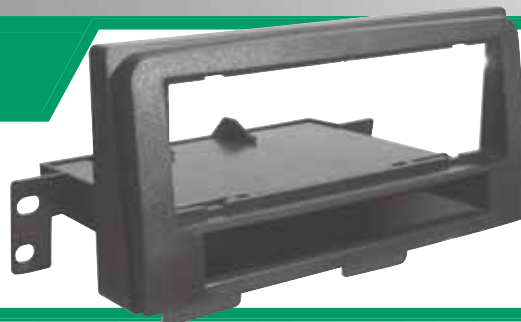

800.363.4490 ext 1

sales hot line

www.scosche.com

SCOSCHE®

81