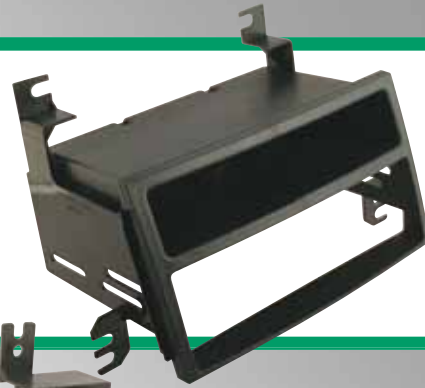

Installation Kits

HYUNDAI

HY1610B

Hyundai Azera pocket Kit.
Fits vehicles 2006-up.

2006-up
Hyundai
Azera