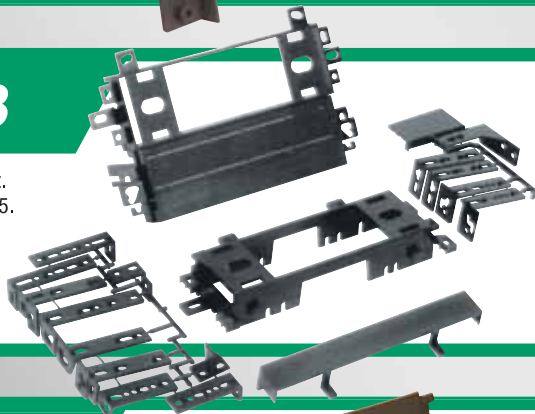

2006-up
Suzuki Grand Vitara

SI03B
1996 & Up
Suzuki
Harness.

0 3 3 9 9 1 1 0 1 5 6 9 2

G02050B

Universal Mini Multi-Purpose Kit. Fits select Geo Vehicles 1989-95.

1989-95
Geo
Suzuki

IM01B
1990 & Up
Universal
Import
Harness