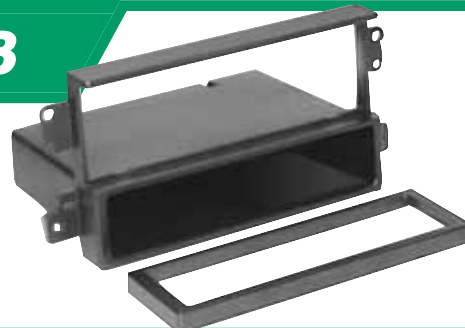

MC01B
1987-93 Mitsubishi/Chrysler Harness.

MI02B
1994-up Mitsubishi/Dodge Harness.

EAGLE
1995-98 TALON

MITSUBISHI
1995-05 ECLIPSE

DAEWOO

DO2110B

Daewoo Kit with 2 CD pocket. Fits vehicles 2000-02.

2000-02 Daewoo