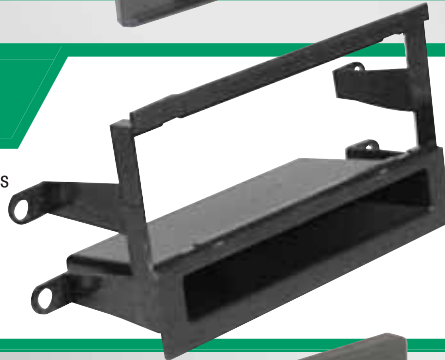

FD16B
1998-up
Ford
Harness.

MN1377B

Mercury Villager/Nissan Quest Kit. Fits vehicles 1999-03.

1999-03
Mercury Villager
Nissan Quest

FD16B
1998-up
Ford
Harness.

MERCURY
1999-03 Villager

NISSAN
1999-03 Quest

GM1452B