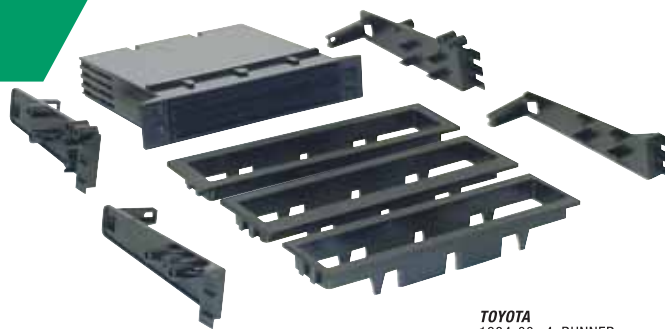

Installation Kits

LEXUS

LS2085B

Lexus LS400 DIN with pocket or Double-DIN Installation Kit. Fits vehicles 1995-00.

1995-00
Lexus LS400

New!
NOW SHIPPING

TA02B
1987-up
Toyota
Harness.

TA03B
2000-up
Toyota Amplifier
Harness.
(Non-JBL)

SKLS75-4

SoundKase In-Dash Lexus
IS300 ISO Kit with 4 CD Tray.
Fits 2001-05.

2001-05
Lexus IS300/Sport Back

SKNT-4

SoundKase In-Dash Chevrolet,
Geo Infiniti, Isuzu, Lexus,
Nissan, Toyota with 4 CD Tray.
Fits 1981-up.

1981-up
Chevrolet, Geo,
Infiniti, Isuzu,
Lexus, Nissan,
Toyota

IM01B
1990 & Up
Universal
Import
Harness

CHEVROLET

1988-01 METRO
1988-99 PRIZM
1998-01 TRACKER

GEO

1995-97 METRO
1996-97 TRACKER

HONDA

1988-02 ACCORD EX
1999-00 CIVIC

INFINITI

1991-01 G20
1996-99 I30
1990-93 M30
1997-01 Q45
1997-02 QX4

ISUZU

1996-99 OASIS
1991-02 RODEO

LEXUS

1996-97 LX450

NISSAN

1995-99 200 SX
1989-94 240 SX
1990-96 300 ZX
1998-01 ALTIMA
1990-91 AXCESS
1998-02 FRONTIER
1994-94 HARDBODY
1989-94 MAXIMA
1991-93 NX
1987-02 PATHFINDER
1987-89 PULSAR
1987-90 SENTRA
1982-84 STANZA
1985-89 STANZA MINIVAN
2000-01 XTERRA

TOYOTA

1984-00 4 RUNNER
1995-99 AVALON
1983-01 CAMRY
1982-85 CELICA
1994-99 CELICA GT
1978-81 CELICA GT/ST
1984-00 COROLLA
1987-88 COROLLA FX16
1988-92 COROLLA SR5 COUPE
1985-86 COROLLA SR5/GTS
1981-84 CRESSIDA
1985-02 LAND CRUISER
1987-90 MR2
1992-95 PASEO
1986-88 PICKUP
1991-97 PREVIA
1996-00 RAV4

TOYOTA (Cont'd)

2001-02 SEQUOIA
1998-02 SIENNA
1998-02 SOLARA
1982-86 SUPRA
1993-98 T100
1995-02 TACOMA
1983-86 TERCEL
1983-87 TERCEL
4WD WAGON
2000-02 TUNDRA
1984-86 VAN

TN2150B

Toyota/Geo/Nissan/Infiniti/Lexus/
Honda Radio Replacement Pocket Kit. Fits
select Geo model vehicles 1982-up.

1982-up
Chevrolet, Geo, Honda,
Infiniti, Lexus, Nissan, Toyota