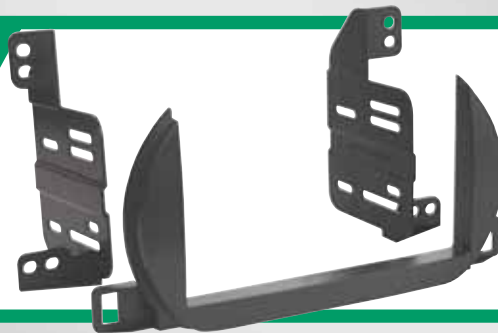

NAA2
Nissan
Versa
Antenna
Adapter

New!
NOW SHIPPING

NN1646B

Nissan Altima ISO Double DIN Installation Kit. Fits vehicles 2002-04.

2002-04
Nissan Altima

NN03B
1995-up
Harness.

NDAB
Nissan
Diversity
Antenna
Adapter