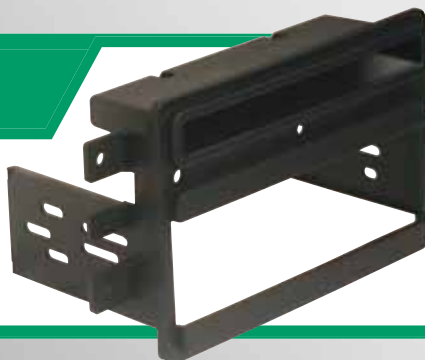

LN1434B

Lincoln Navigator ISO DIN pocket installation Kit. Fits select vehicles 2007-up.

2007-up Lincoln Navigator
(non-navigation radios)