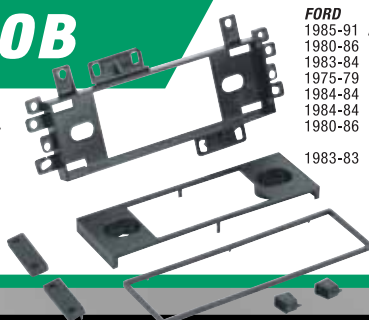

FJ1550B

Ford/JEEP Multi-Purpose Kit. Fits over 30 vehicles 1974-92.

1974-92
Ford
Mercury

FORD
1985-91 AEROSTAR
1980-86 BRONCO
1983-84 BRONCO II
1975-79 ECONOLINE
1984-84 ESCORT
1984-84 EXP
1980-86 F SERIES
1983-83 PICKUP
LTD

FORD (Cont'd)
1983-85 LTD CROWN
VICTORIA
1985-86 MUSTANG
1983-84 RANGER
1986-89 TAURUS
1984-87 TEMPO
1983-84 THUNDERBIRD

JEEP
1984-87 CHEROKEE
1985-87 COMANCHE
1988-92 GRAND
WAGONEER
1984-86 PICKUP
1984-87 WRANGLER

LINCOLN
1983-87 CONTINENTAL
1984-86 LSC
1984-86 MARK VII
1984-86 TOWN CAR

MERCURY
1985-86 CAPRI
1983-84 COUGAR
1983-83 GRAND MARQUIS
1984-84 LYNX
1984-86 MARQUIS
1986-89 SABLE
1984-87 TOPAZ
1988-90 TRACER

FD01B
1982-85
Ford
Harness.

FD02B
1986-up
Ford
Harness.

0 3 3991 11430 2

800.363.4490 ext 1

sales hot line

www.scosche.com

SCOSCHE®

25