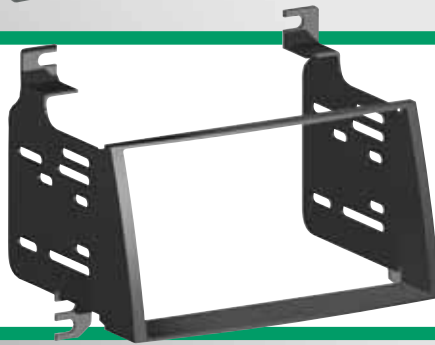

Installation Kits

HYUNDAI

HY1617B

Hyundai ISO Double DIN Installation Kit. Fits select vehicles 1995-up.

1995-up
Hyundai

HY1618B

Hyundai ISO Double DIN Kit. Fits select vehicles 2001-up.

2001-up
Hyundai

HY1620B

Hyundai Azera iso Double DIN Installation Kit. Fits vehicles 2006-up.

2006-up
Hyundai Azera

HY1621B

Hyundai Tucson Double DIN Installation Kit. Fits vehicles 2005-08.

2005-08
Hyundai Tucson

New!
NOW SHIPPING

HY1622B

Hyundai Sonata [Non-Nav] Double DIN Installation Kit. Fits vehicles 2009-up.

2009-up
Hyundai Sonata

New!
NOW SHIPPING

800.363.4490 ext 1

sales hot line

www.scosche.com

SCOSCHE®

49