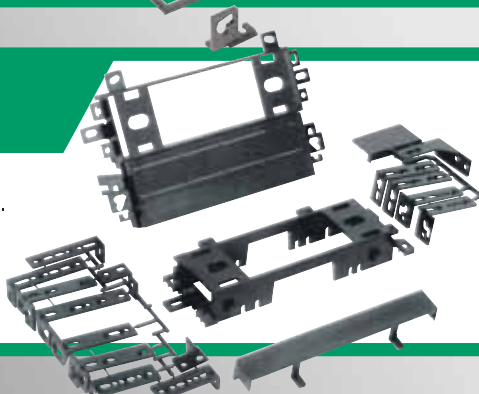

G02050B

Universal Mini Multi-Purpose Kit.
Fits select Geo Vehicles 1989-95.

1989-95
Geo
Suzuki

GEO
1992-94 METRO
1989-92 PRIZM
1992-95 TRACKER

SUZUKI
1992-95 SIDEKICK
1992-94 SWIFT