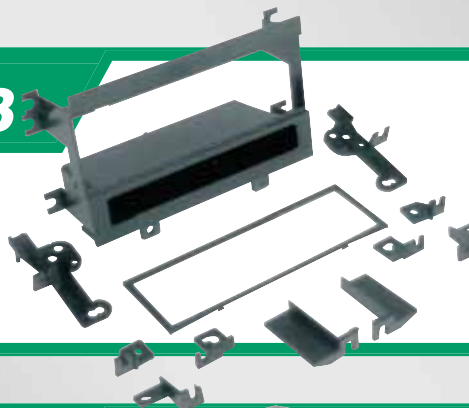

Installation Kits

GENERAL MOTORS

HONDA

TGN2100B

Toyota/Geo/Nissan Mini Multi-Purpose Rack Kit. Fits select Geo vehicles 1992-up.

1992-up Geo, Infiniti, Nissan, Suzuki, Toyota

GEO
1992-94 METRO
1993-97 PRIZM

INFINITI
1997-02 QX4 SPORT
UTILITY

NISSAN
1993-97 ALTIMA
1996-02 PATHFINDER
1995-02 SENTRA
1995-02 200SX

SUZUKI
1992-94 SWIFT

TOYOTA
1993-97 COROLLA

IM01B
1990 & Up
Universal
Import
Harness

0 3 3 9 9 1 1 2 1 0 0 3

TN2150B

Toyota/Geo/Nissan/Infiniti/Lexus/ Honda Radio Replacement Pocket Kit. Fits select Geo model vehicles 1982-up.

1982-up Chevrolet, Geo, Honda, Infiniti Lexus, Nissan, Toyota