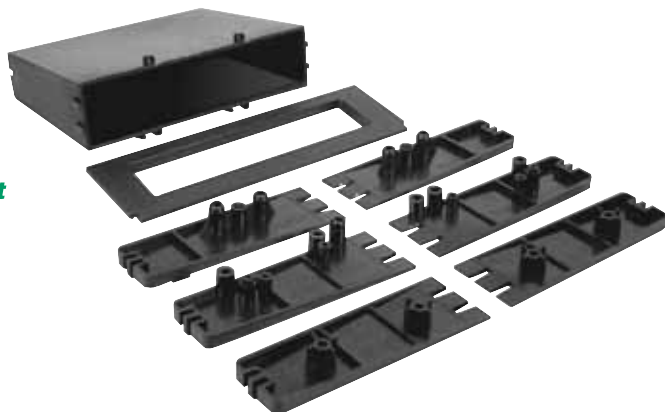

TN2150B

Toyota/Geo/Nissan/Infiniti/Lexus/
Honda Radio Replacement Pocket
Kit. Fits select Geo model vehicles
1982-up.

1982-up
Chevrolet
Geo
Honda
Infiniti
Lexus
Nissan
Toyota