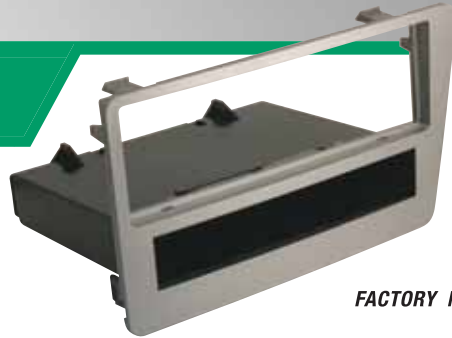

HONDA

HA1572B

Honda Civic SI Pocket Installation Kit. Fits vehicles 2002-05.

2002-05

Honda
Civic SI

HA08B
1998-up
Honda
Harness.

FACTORY MATCHED COLOR - SILVER

HA1573B