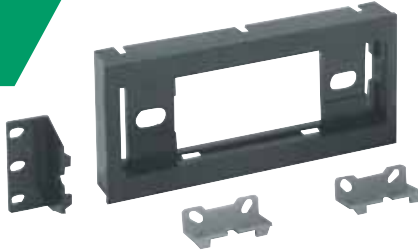

GM1516B

Chevrolet Camaro/Pontiac Firebird Application Specific Kit. Fits 1982-02 Chevrolet Camaro, 1982-02 Pontiac Firebird.

1982-02 Chevrolet Camaro Pontiac Firebird

GM1517B

General Motors Multi Kit with ISO trim ring and specific brackets for popular vehicles 1992-03.

1992-03 General Motors