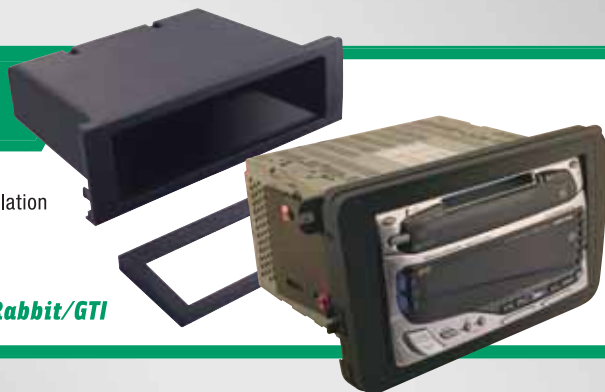

Installation Kits

VOLKSWAGEN

VW2317B

Volkswagen Jetta/Passat ISO DIN w/Pocket or ISO Double DIN Installation Kit. Fits vehicles 2006-up.

2006-up
Volkswagen Jetta/Passat/Rabbit/GTI

TA07SR
2004-up
Toyota Stereo
Replacement
Interface.

VWA3B
2002-up
Volkswagen
and BMW
Harness.

VW2340B

Volkswagen Touareg Pocket Installation Kit. Fits vehicles 2003-up.

2003-up
Volkswagen Touareg