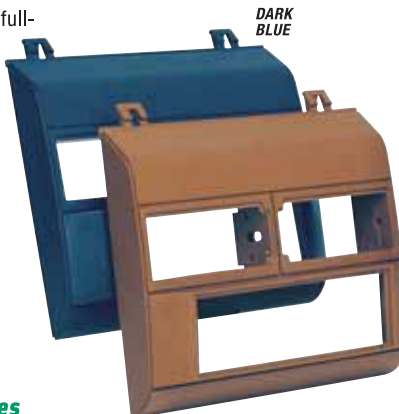

GM01B
1978-87
GM
Harness.

GM1482B

1500 Series full-size truck application specific kit. Fits vehicles 1988-94.

**1988-94
Chevrolet
GMC
1500 Series
Truck**

DARK BLUE

MEDIUM BEIGE

**COGNAC/
SADDLE**

GM02B
1988-up
GM
Harness.