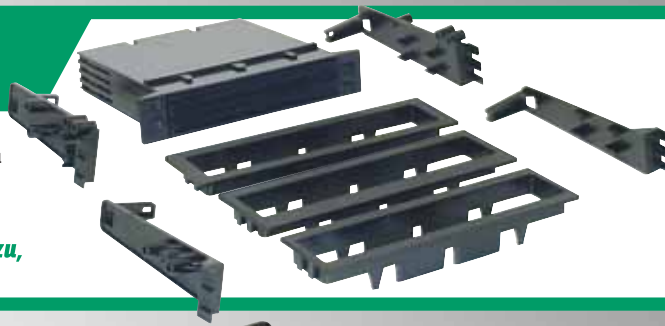

Installation Kits

GENERAL MOTORS

SKNT-4

SoundKase In-Dash Chevrolet, Geo Infiniti, Isuzu, Lexus, Nissan, Toyota with 4 CD Tray. Fits 1981-up.

1981-up
Chevrolet, Geo, Infiniti, Isuzu, Lexus, Nissan, Toyota

IM01B
1990 & Up
Universal
Import
Harness

(See page 87 for Vehicle Applications)