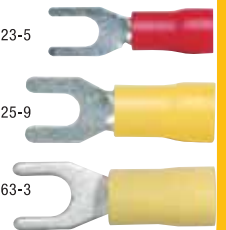

SCREWS

SPH_

Screw, Pan Head

PART#	DESCRIPTION	UPC
SPH8025-500	#8 x 0.25", 500 pcs/bag	033991-01234-9
SPH805-500	#8 x 0.5", 500 pcs/bag	033991-01235-6
SPH8075-500	#8 x 0.75", 500 pcs/bag	033991-01799-3
SPH81-500	#8 x 1", 500 pcs/bag	033991-01236-3
SPH815-500	#8 x 1.5", 500 pcs/bag	033991-01237-0
SPH82-500	#8 x 2", 500 pcs/bag	033991-01238-7
SPH83-500	#8 x 3", 500 pcs/bag	033991-01239-4
SPH101-500	#10 x 1", 500 pcs/bag	033991-01796-2
SPH1005-500	#10 x 1/2", 500 pcs/bag	033991-01797-9
SPH10075-500	#10 x 3/4", 500 pcs/bag	033991-01798-6

Screw, Pan Head Self-Tap

PART#	DESCRIPTION	UPC
SPHST805-500	#8 x 0.5", 500 pcs/bag	033991-01240-0
SPHST8075-500	#8 x 0.75", 500 pcs/bag	033991-01241-7
SPHST81-500	#8 x 1", 500 pcs/bag	033991-01242-4

STH_

Screw, Truss Head, #8

PART#	DESCRIPTION	UPC
STH805-500	#8 x 0.5", 500 pcs/bag	033991-01245-5
STH81-500	#8 x 1", 500 pcs/bag	033991-01246-2

Screw, Truss Head, #10

PART#	DESCRIPTION	UPC
STH1005-500	#10 x 0.5", 500 pcs/bag	033991-01243-1
STH101-500	#10 x 1", 500 pcs/bag	033991-01244-8

STANDARD BAT. TERMINALS

PBT_

Standard Battery Terminal

PART#	DESCRIPTION	UPC
PBTI	Standard Battery Terminal; (Positive) Platinum plated	033991-00038-4
PBTNI	Standard Battery Terminal; (Negative) Platinum plated	033991-00039-1

P_BSI

Barrier Spade Terminal

PART#	DESCRIPTION	UPC
P4BSI-100	4 gauge terminal, 100 pieces/bag (50 red boots, 50 black boots)	033991-02186-0
P8BSI-100	8 gauge terminal, 100 pieces/bag (50 red boots, 50 black boots)	033991-02187-7

SCB/R/Y_

Spade Connector