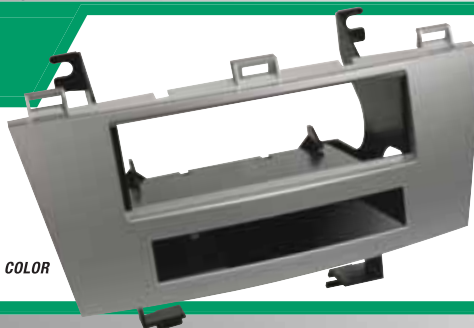

TA2041B

Toyota Solara Kit with Pocket. Fits 2004-up. Factory Color Matched: Silver or Black.

2004-up
Toyota Solara FACTORY MATCH COLOR

PART NO.	DESCRIPTION	UPC
TA2041B	TOYOTA SOLARA KIT, SILVER	033991-00324-8
TA2041BLKB	TOYOTA SOLARA KIT, BLACK	033991-00815-1

TA2042B

Toyota 4-Runner Kit with Pocket for vehicles with RDS radios. Fits vehicles 2003-up.

2003-up
Toyota 4-Runner