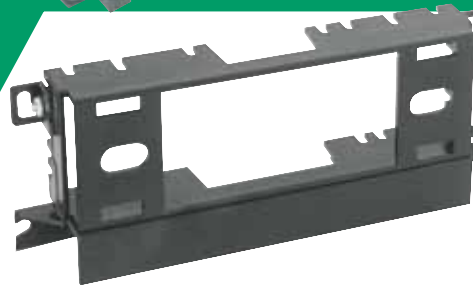

IM01B
1990 & Up
Universal
Import
Harness

KA2060B

Application Specific Kit. Fits 1994 Sephia early model with DIN + 1/2" opening.

**1994-97
Kia Sephia**

MA01B
1982-90
Mazda
Harness.

KA2062B

Kia Spectra Multi-Purpose Vehicle Kit. Fits select Kia Vehicles 2000-04.