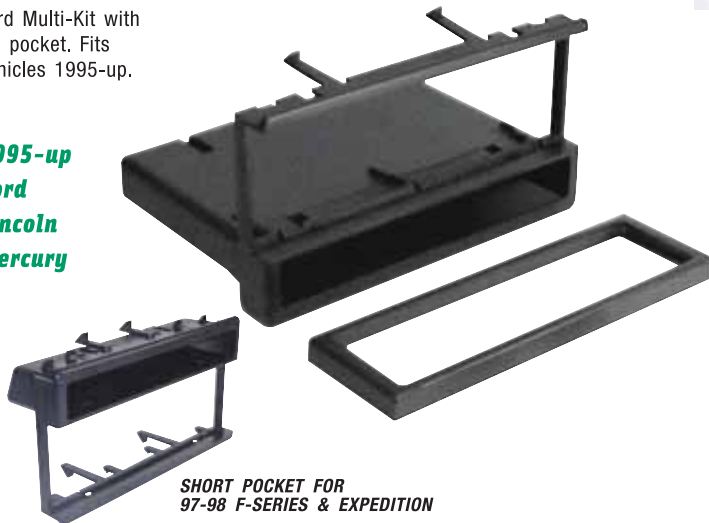

FD1327B

Ford Multi-Kit with
CD pocket. Fits
vehicles 1995-up.

1995-up
Ford
Lincoln
Mercury

**1 DISC
STORAGE
POCKET**

FORD
1997-02 CLUB WAGON
1995-02 CROWN VICTORIA
1997-02 ECONOLINE
2001-UP ESCAPE
2000-02 EXCURSION
1997-02 EXPEDITION
1995-00 EXPLORER
2001-02 EXPLORER 2-DR
2001-02 EXPLORER
SPORT TRAC
1997-02 F SERIES PICKUP
1999-02 F-SERIES SUPER
DUTY PICKUP
1995-UP RANGER
1999-02 WINDSTAR

LINCOLN
1995-97 CONTINENTAL
1995-98 MARK VIII
1998-02 NAVIGATOR
1995-97 TOWN CAR

MAZDA
1995-UP B SERIES PICKUP

MERCURY
2001-02 COUGAR
1995-02 GRAND MARQUIS
2005-UP MARINER
1996-02 MOUNTAINEER

LINCOLN
1995-97 CONTINENTAL
1995-98 MARK VIII
1998-02 NAVIGATOR
1995-97 TOWN CAR

**SHORT POCKET FOR
97-98 F-SERIES & EXPEDITION**

SKFD27-3

SoundKase In-Dash Ford, Lincoln
and Mercury Multi-Kit with 3 CD
tray. Fits 1995-up.

1995-up
Mazda B-Series Pickup