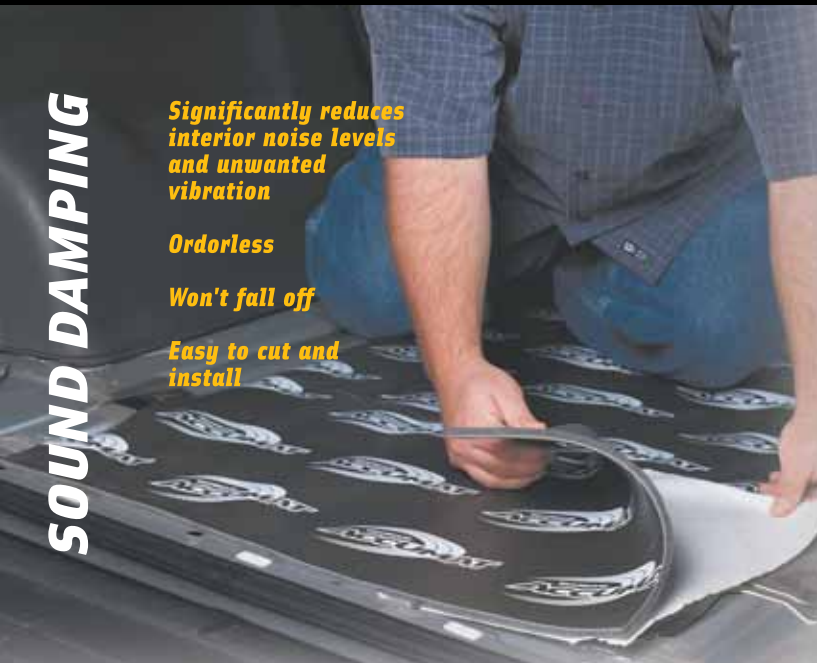

Odorless

Won't fall off

Easy to cut and install

AMT045X/X2

Sound Damping Material

Damping is appropriate when there is appreciable vibration energy being dispersed from a structural part of the vehicle. AMT045 is a flexible visco-elastic material that when adhered cleanly to that part of the vehicle, offers superior reduction of unwanted vibrations. AMT045 exudes no odors, has great flexibility, installs easily, and stops vibration noise dead. Use for interior panels, trunks, doors, and around speaker.