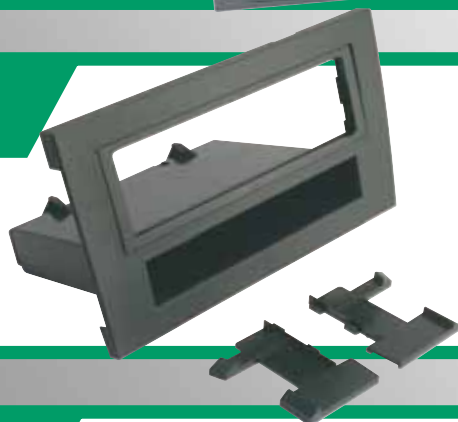

AU2390B

Audi A4 Pocket Installation Kit. Fits models 2002-up.

2002-up
Audi
A4