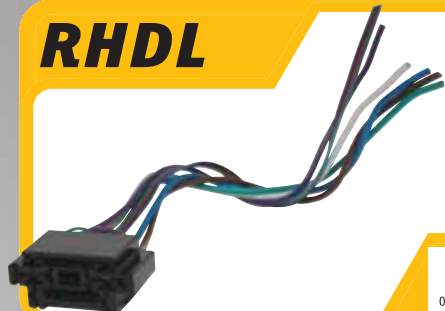

RHDL

Relay Socket

- Door Lock Relay Socket

0 33991 01838 9

REMOTE
BATTERY

RB_

Remote Battery

PART#	DESCRIPTION	UPC
RB23A	12 Volt Remote; Battery, 23A	033991-01818-1
RB27A	12 Volt Remote; Battery, 27A	033991-01819-8

RING TERMINALS