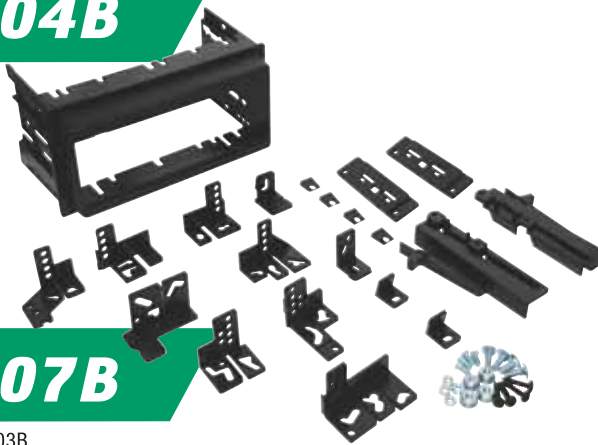

GM02B
1988-up GM Harness.

MDA-1B
Micro/Delco Antenna Adaptor.

GM1505B

EQ version of GM1500B.

GM1504B

General Motors Extended Multi-Purpose Kit with Universal Brackets. Fits over 100 vehicles 1982-05. Molded 7/8" extension.