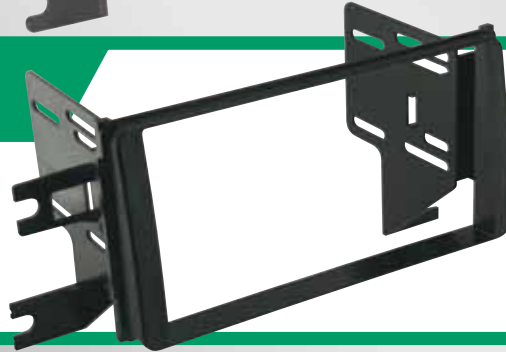

TA2077B

Toyota Yaris ISO-DIN Installation Kit with pocket. Fits vehicles 2007-up, with standard radio, 3-door and 4-door models.

2007-up
Toyota Yaris